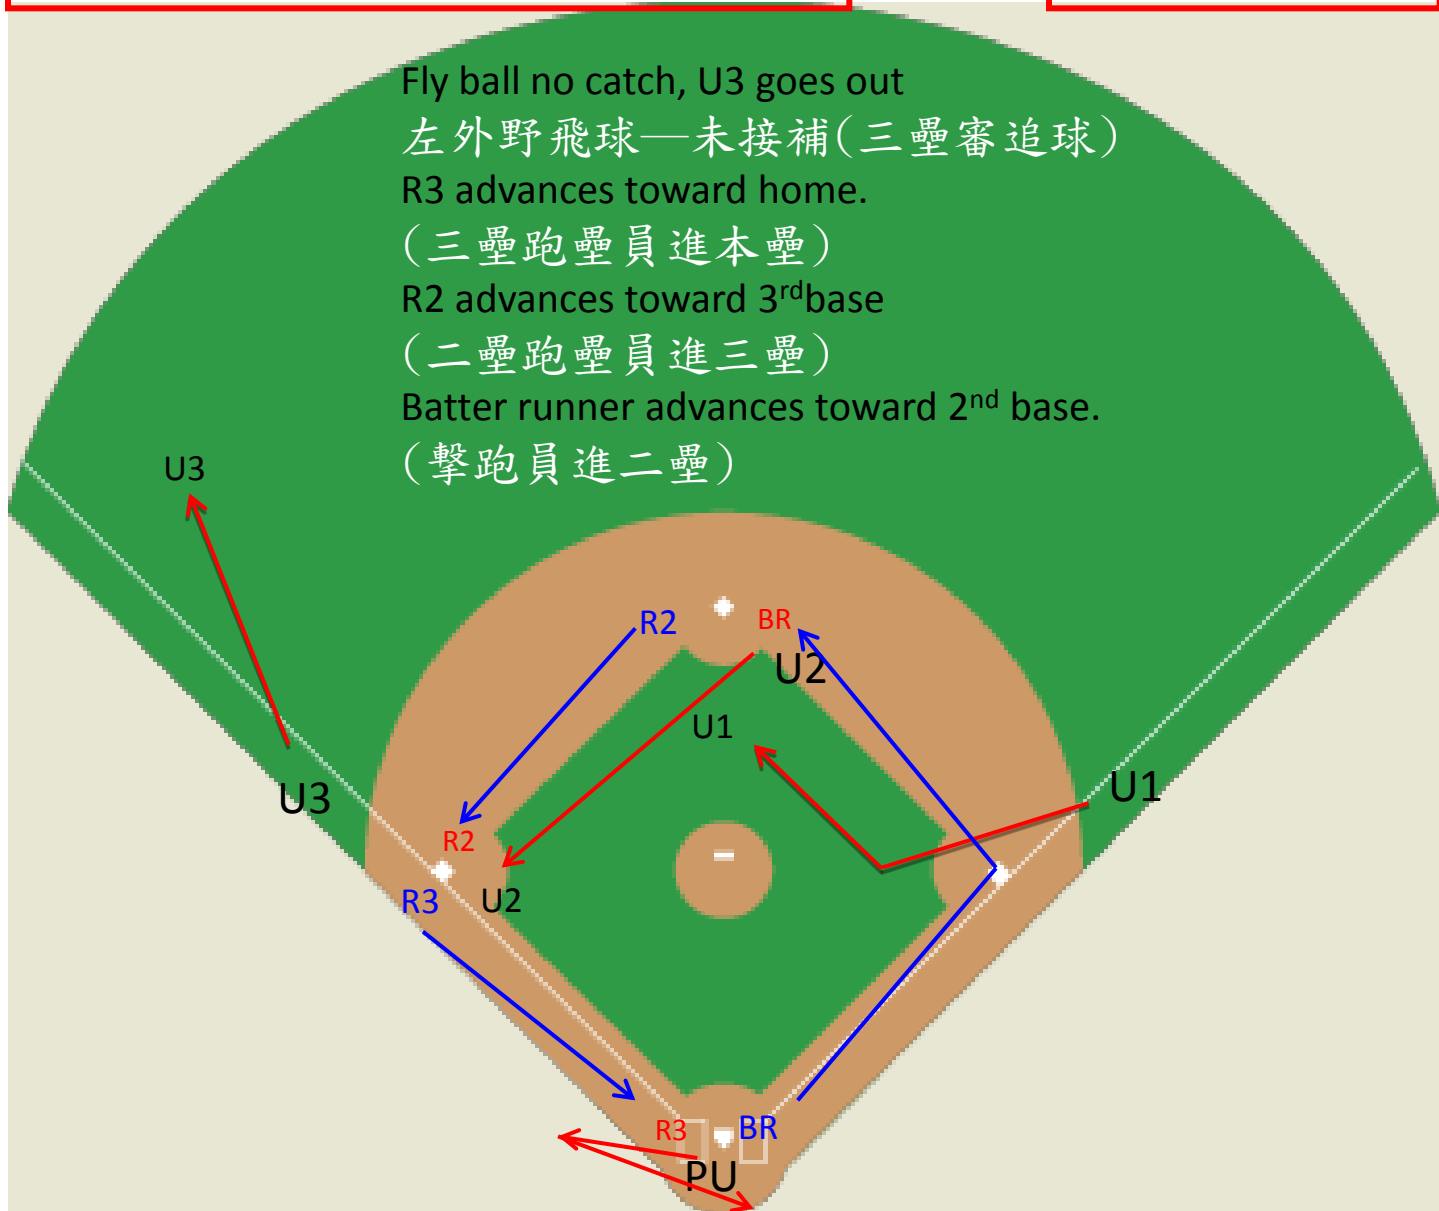

Fly Ball to Left Field – No Catch – U3 Goes Out
左外野飛球—未接補(三壘審追球)

Runners on 2nd& 3rd
二三壘跑壘員的狀況

Fly ball no catch, U3 goes out
左外野飛球—未接補(三壘審追球)
R3 advances toward home.
(三壘跑壘員進本壘)
R2 advances toward 3rd base
(二壘跑壘員進三壘)
Batter runner advances toward 2nd base.
(擊跑員進二壘)