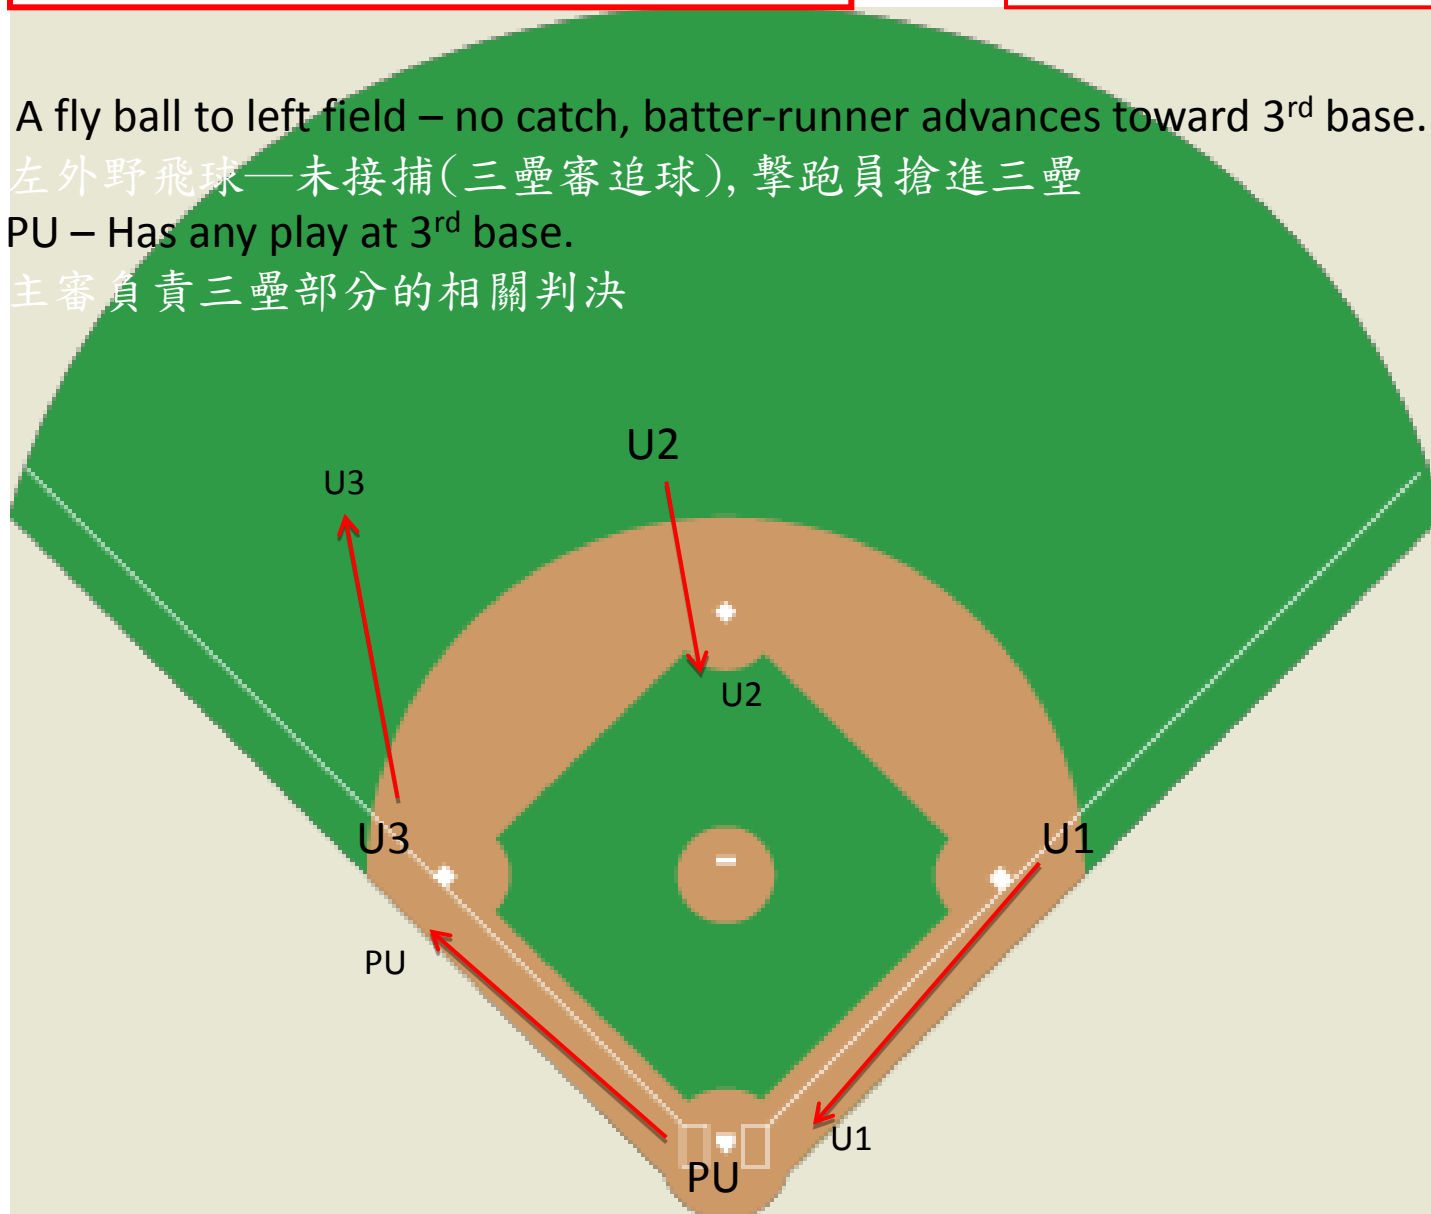

Fly Ball to Left Field – No Catch – U3 Goes Out
左外野飛球—未接捕(三壘審追球)

No Runners on Base
(壘上無跑壘員的狀況)

A fly ball to left field – no catch, batter-runner advances toward 3rd base.

左外野飛球—未接捕(三壘審追球), 擊跑員搶進三壘

PU – Has any play at 3rd base.

主審負責三壘部分的相關判決