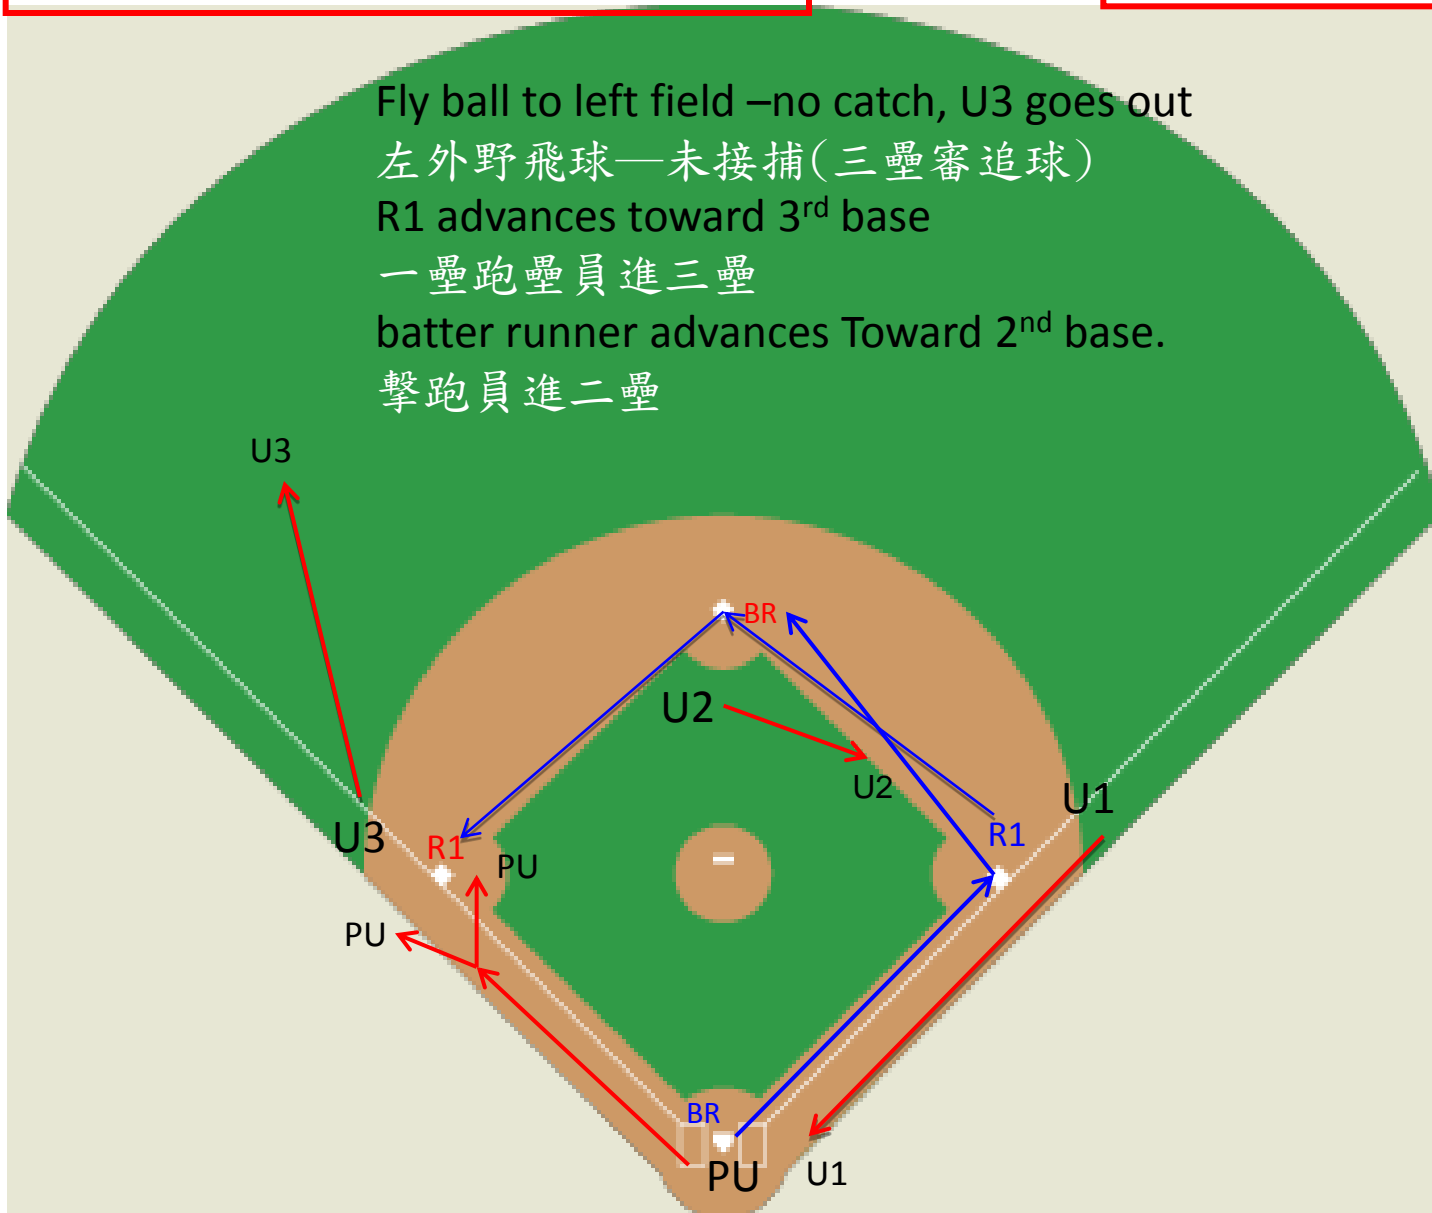

U2 – Watches R1 touch at 2nd base.

二壘審—負責一壘跑員踏觸二壘相關判決

U3 – Watches and has all plays at 3rd base

三壘審—負責三壘相關判決

Fly Ball to Left Field – No Catch U3 goes Out
左外野飛球—未接捕(三壘審追球)

Runner on 1st
一壘跑壘員的狀況

Fly ball to left field –no catch, U3 goes out
左外野飛球—未接捕(三壘審追球)
R1 advances toward 3rd base
一壘跑壘員進三壘
batter runner advances Toward 2nd base.
擊跑員進二壘