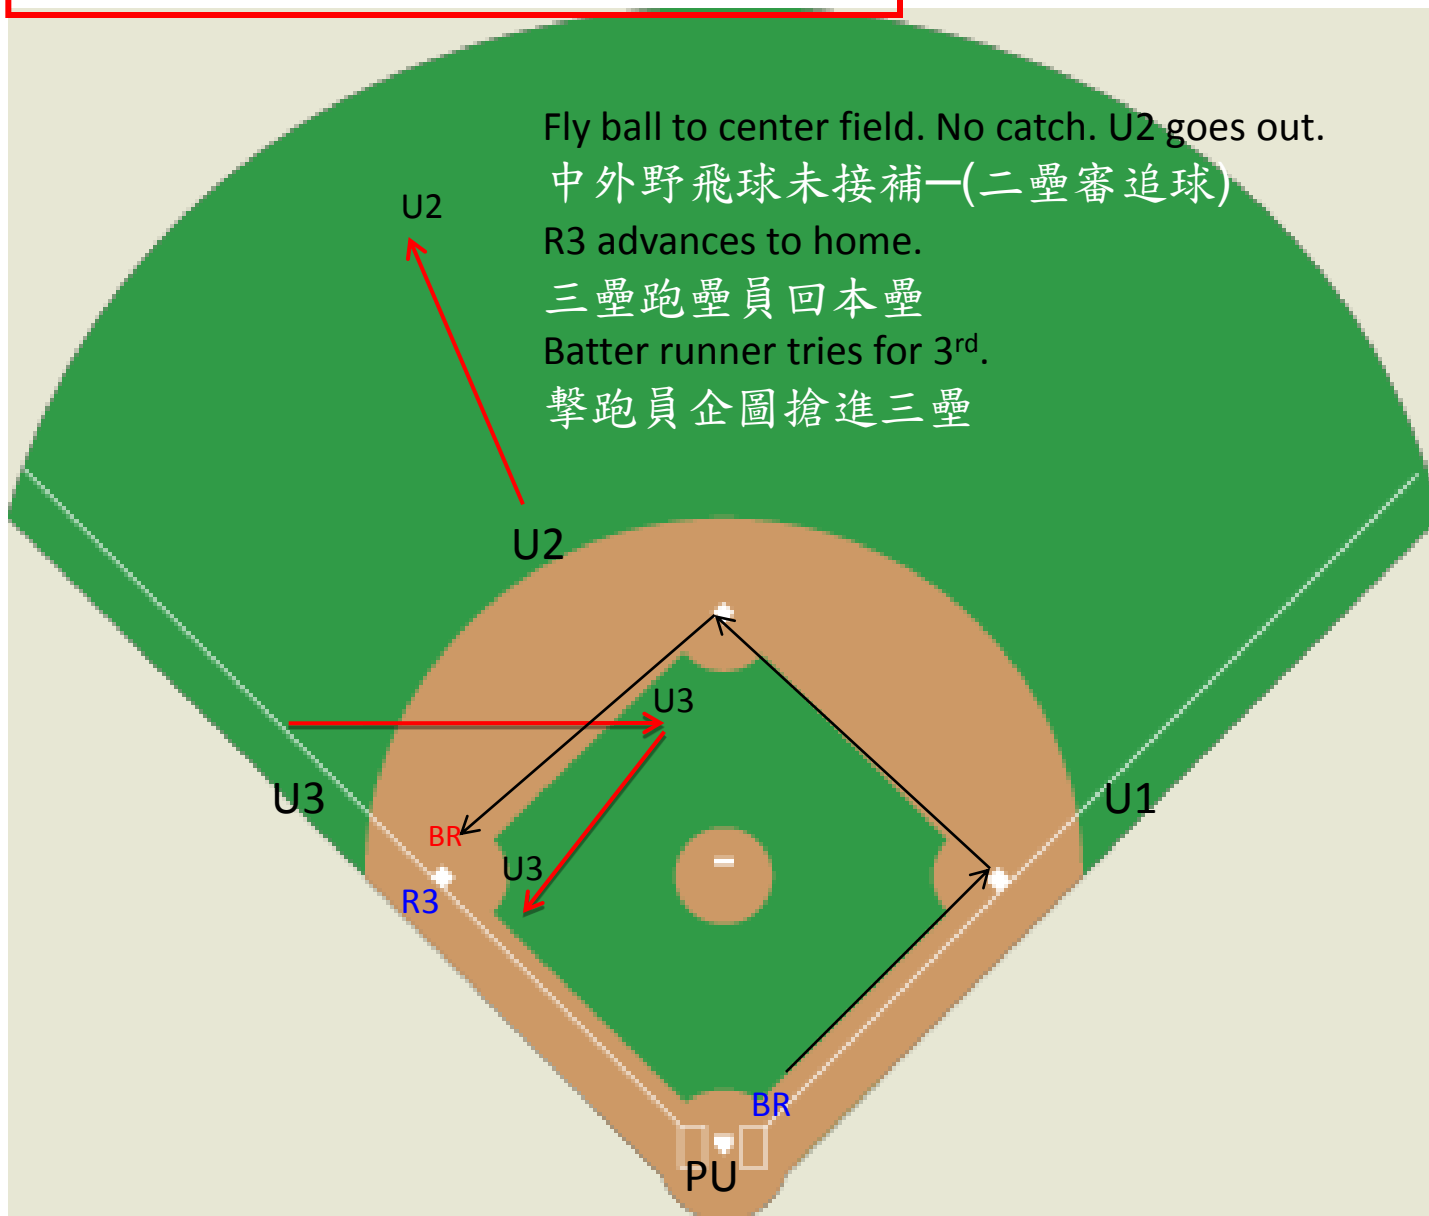

Fly Ball to Center Field – No Catch – U2 Goes Out
中外野飛球—未接補(二壘審追球)

Runner on 3rd
跑壘員佔三壘