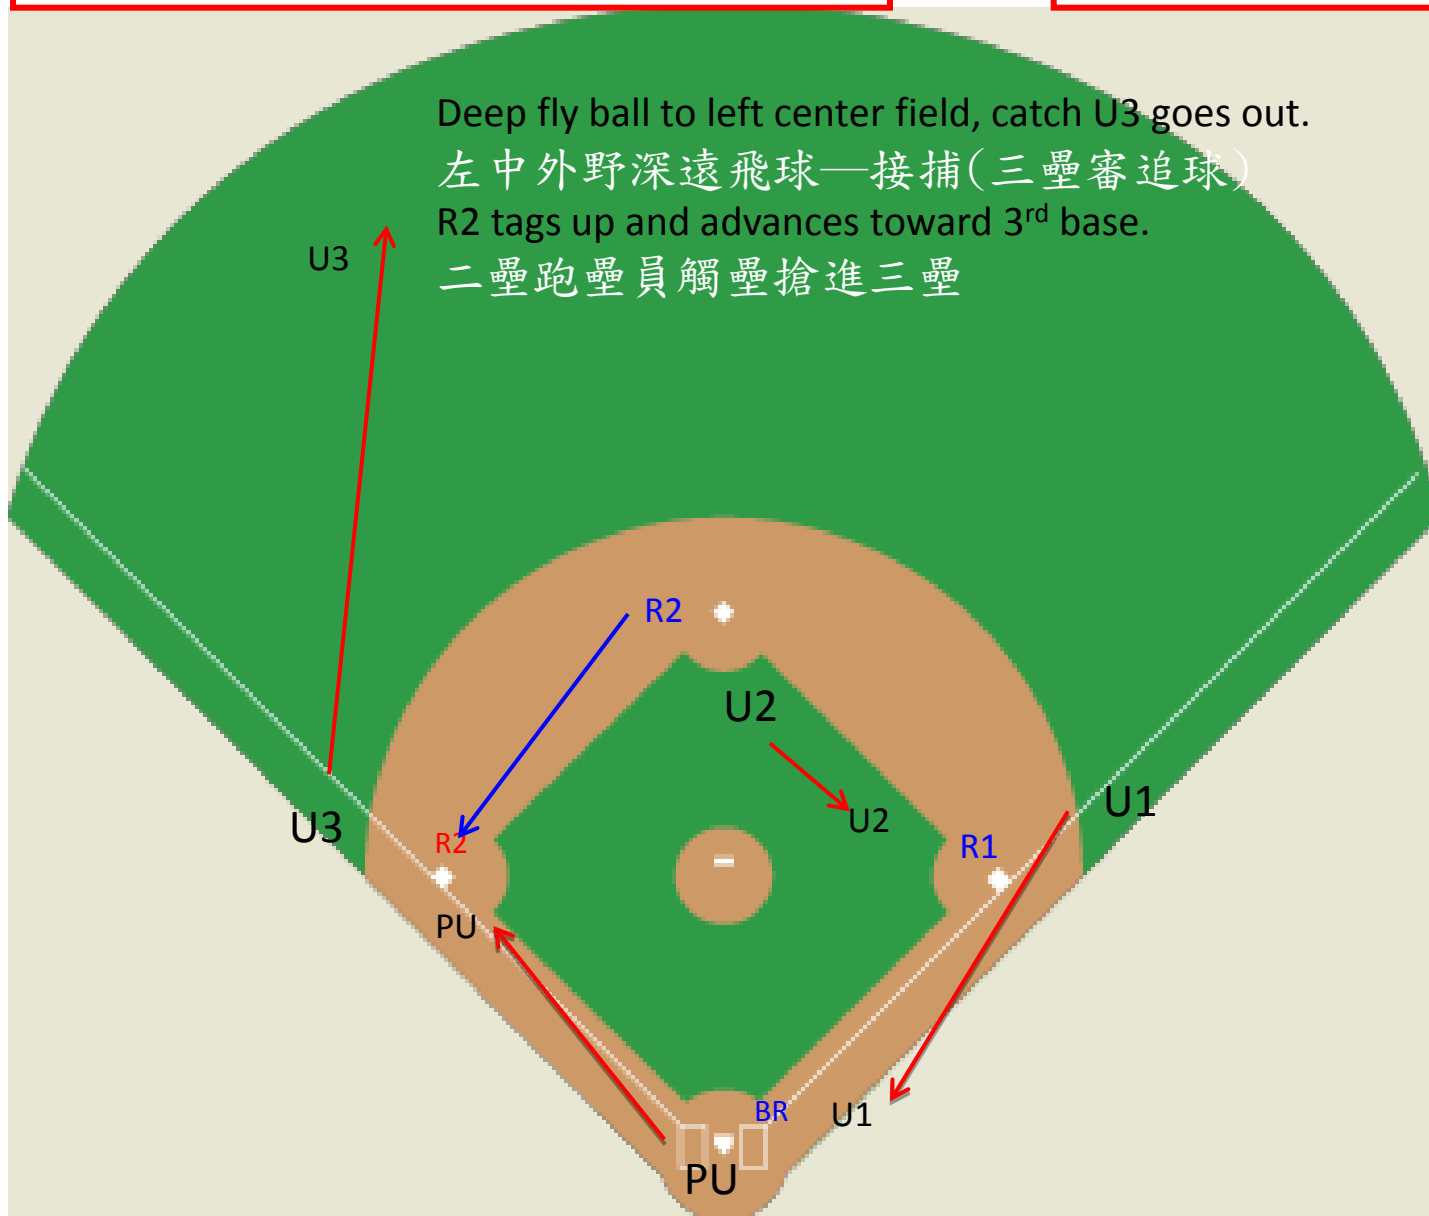

Fly Ball to Left Center Field – Catch U3 Goes Out
左中外野飛球—接捕(三壘審追球)

Runners on 1st& 2nd
一二壘跑壘員的狀況