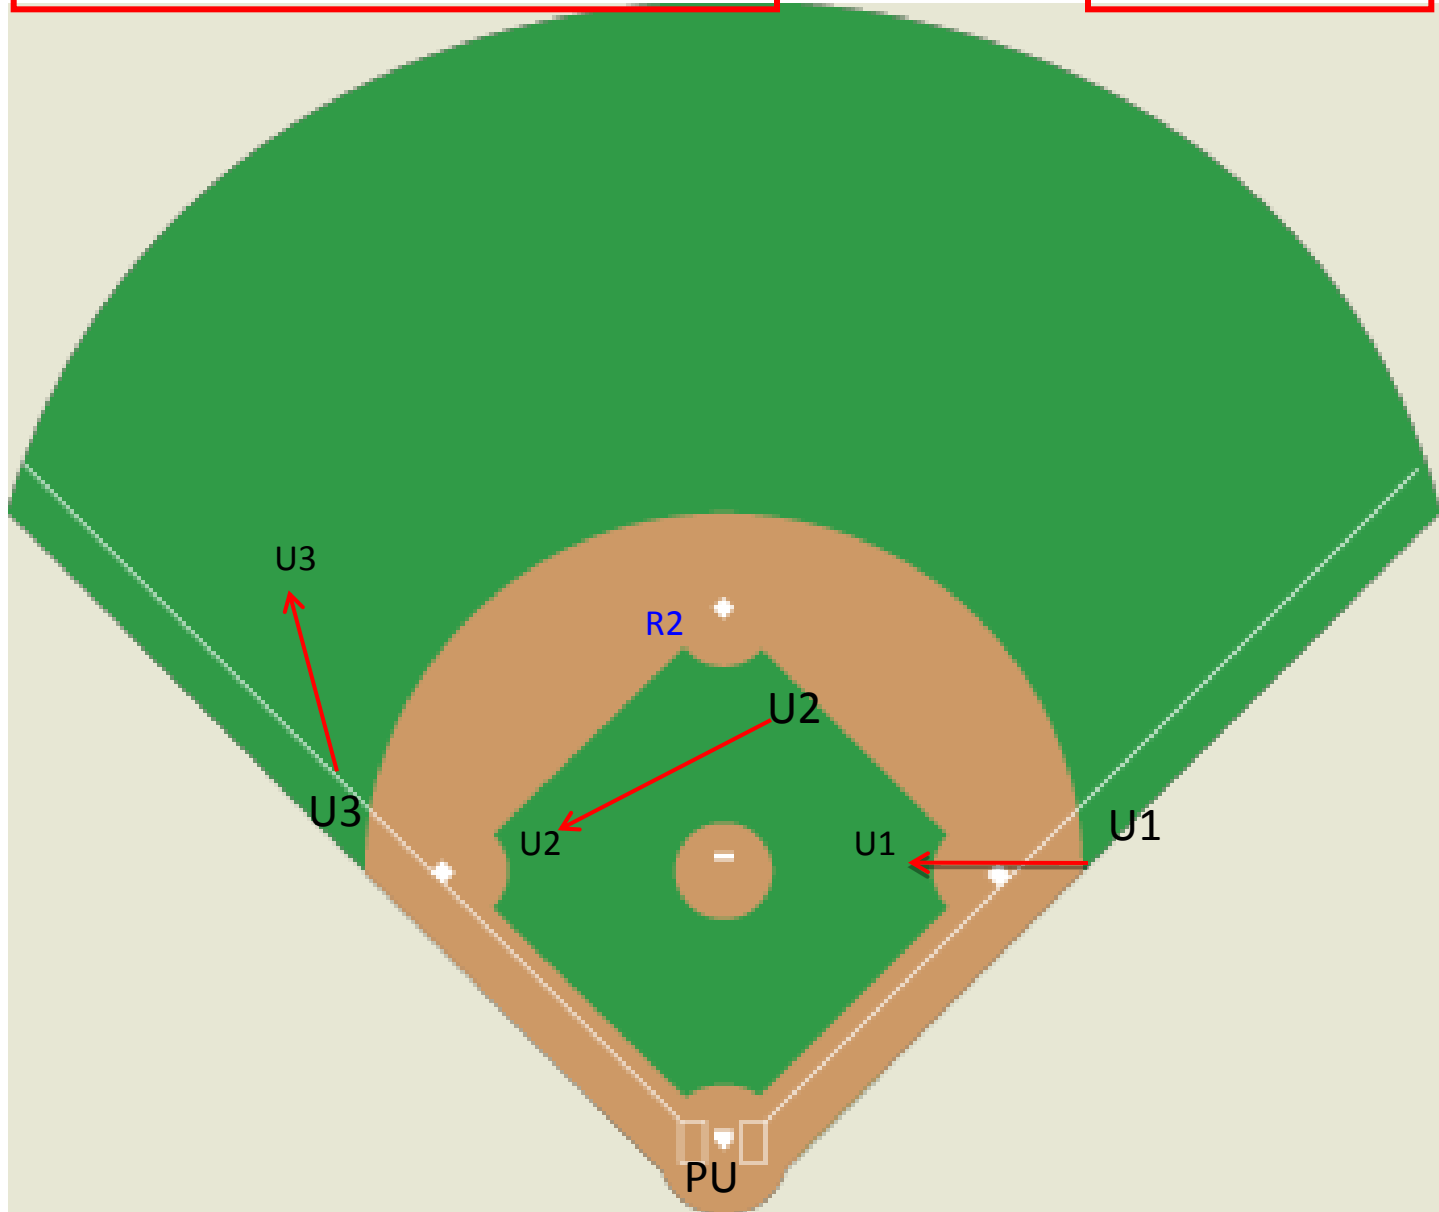

Fly Ball to Left Field – Catch- U3 Goes Out
左外野飛球—接捕(三壘審追球)

Runner on 2nd
二壘跑壘員的狀況