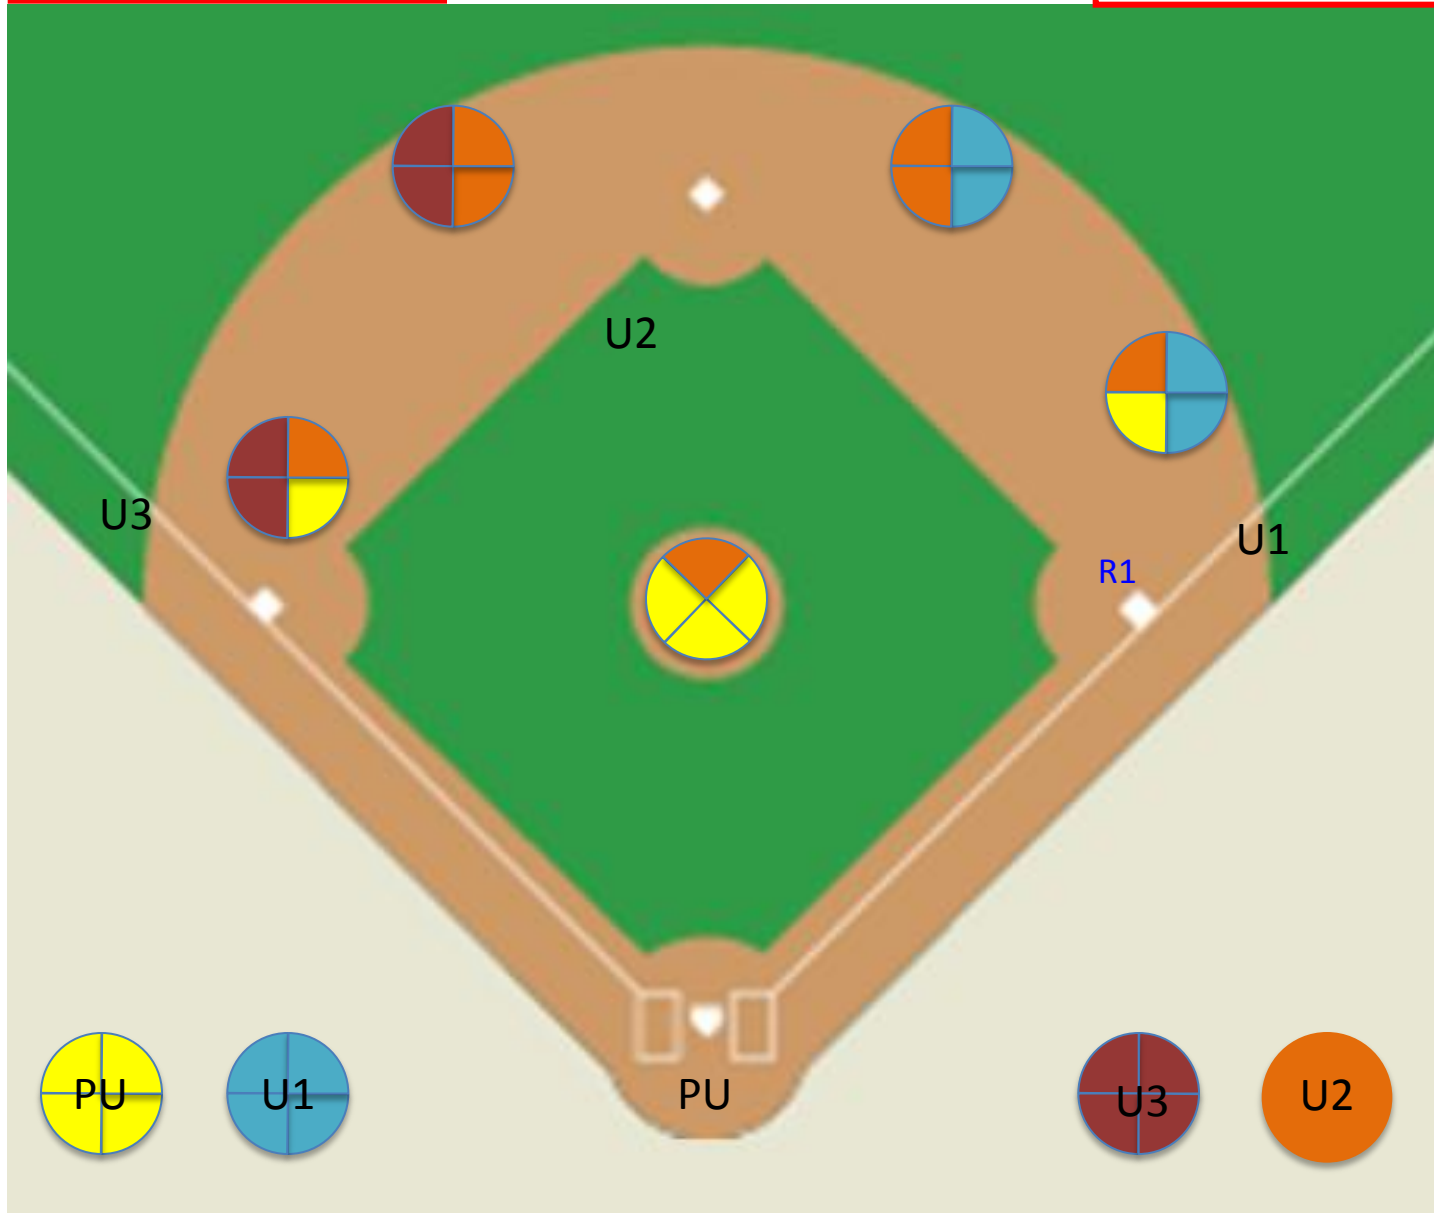

No Runners on Base
(壘上無跑壘員的狀況)

Fly Ball to Left Field – No Catch – U3 Goes Out
左外野飛球—未接捕(三壘審追球)

No Runners on Base
(壘上無跑壘員的狀況)

A fly ball to left field – no catch, batter-runner advances toward 3rd base.

左外野飛球—未接捕(三壘審追球), 擊跑員搶進三壘

PU – Has any play at 3rd base.

主審負責三壘部分的相關判決

Initial Positions and Outfield Coverage
(基本站位與外野移補位責任區)

Runner on 1st
一壘跑壘員的狀況

Infield Catch Coverage
內野接捕責任區

Runner on 1st
一壘跑壘員的狀況

Clean Hit to the Outfield
外野明顯的安打球