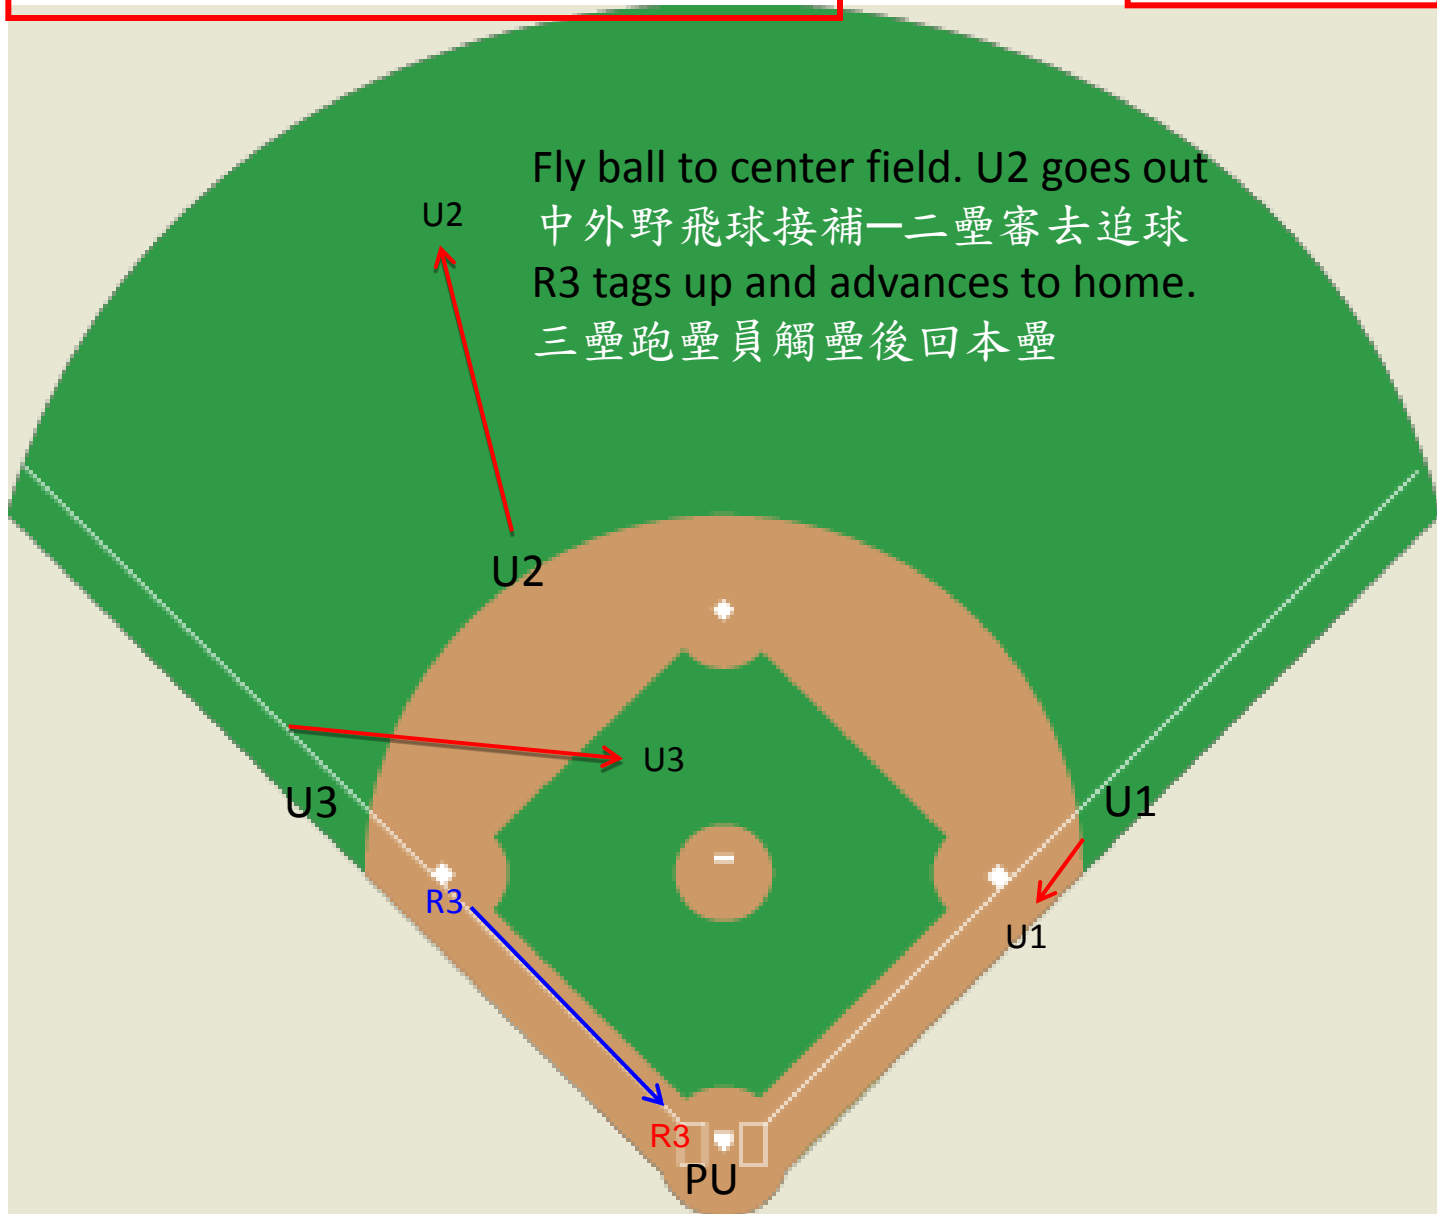

Fly Ball to Center Field – Catch – U2 Goes Out
中外野飛球—接補(二壘審追球)

Runner on 3rd
跑壘員佔三壘