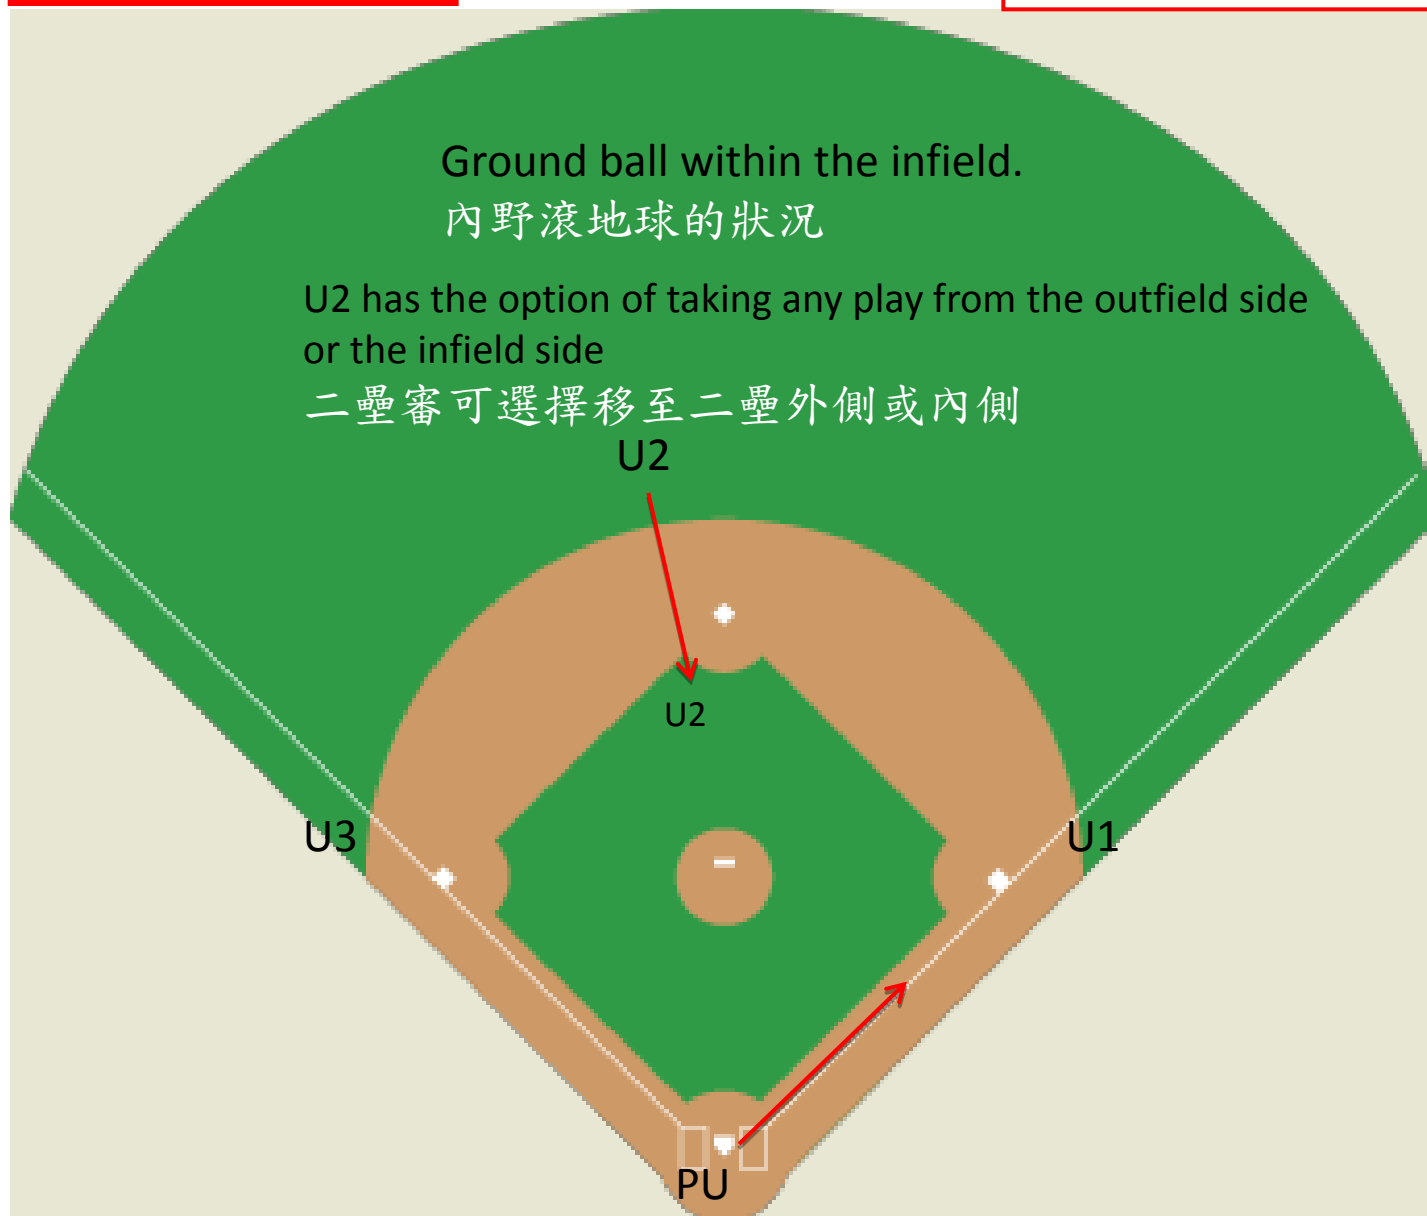

(壘上無跑壘員的狀況)

Ground ball within the infield.

內野滾地球的狀況

U2 has the option of taking any play from the outfield side or the infield side

二壘審可選擇移至二壘外側或內側

Clean Hit to the Outfield
外野明顯的安打球

No Runners on Base
(壘上無跑壘員的狀況)