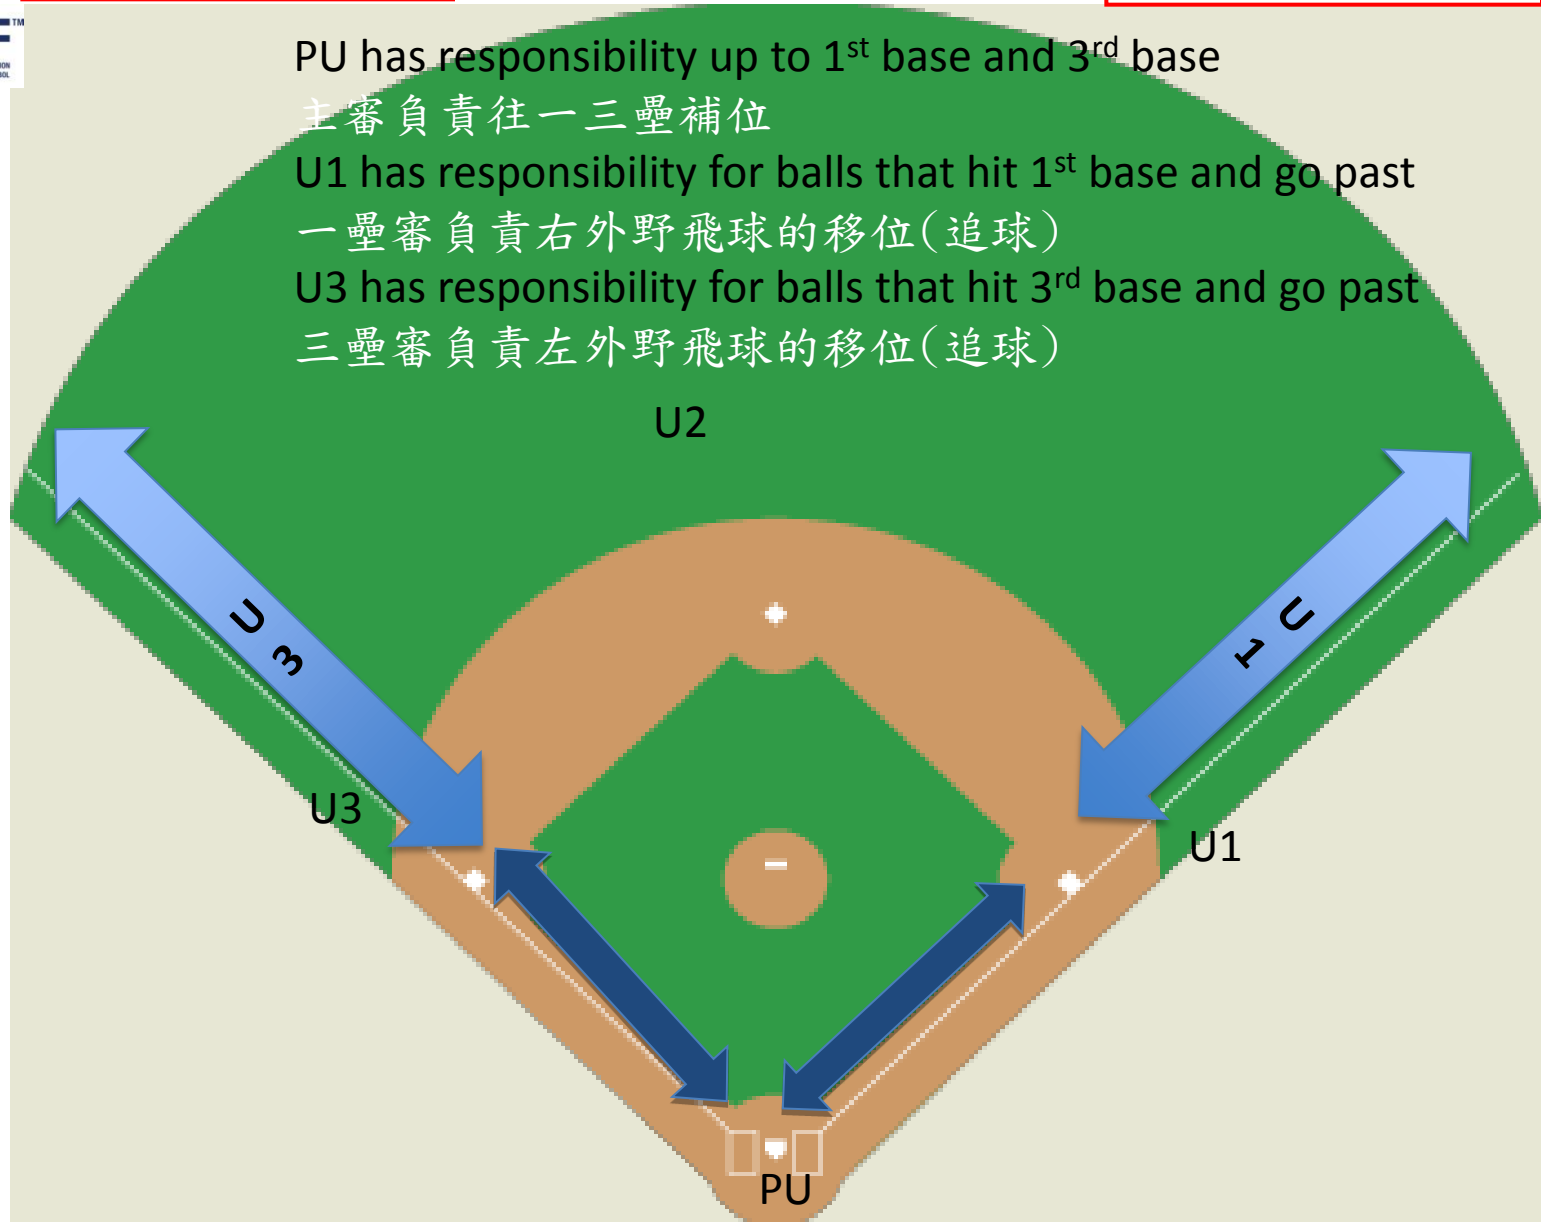

Fair/Foul Coverage
界內界外球移補位

No Runners on Base
(壘上無跑壘員的狀況)

PU has responsibility up to 1st base and 3rd base

主審負責往一三壘補位

U1 has responsibility for balls that hit 1st base and go past

一壘審負責右外野飛球的移位(追球)

U3 has responsibility for balls that hit 3rd base and go past

三壘審負責左外野飛球的移位(追球)