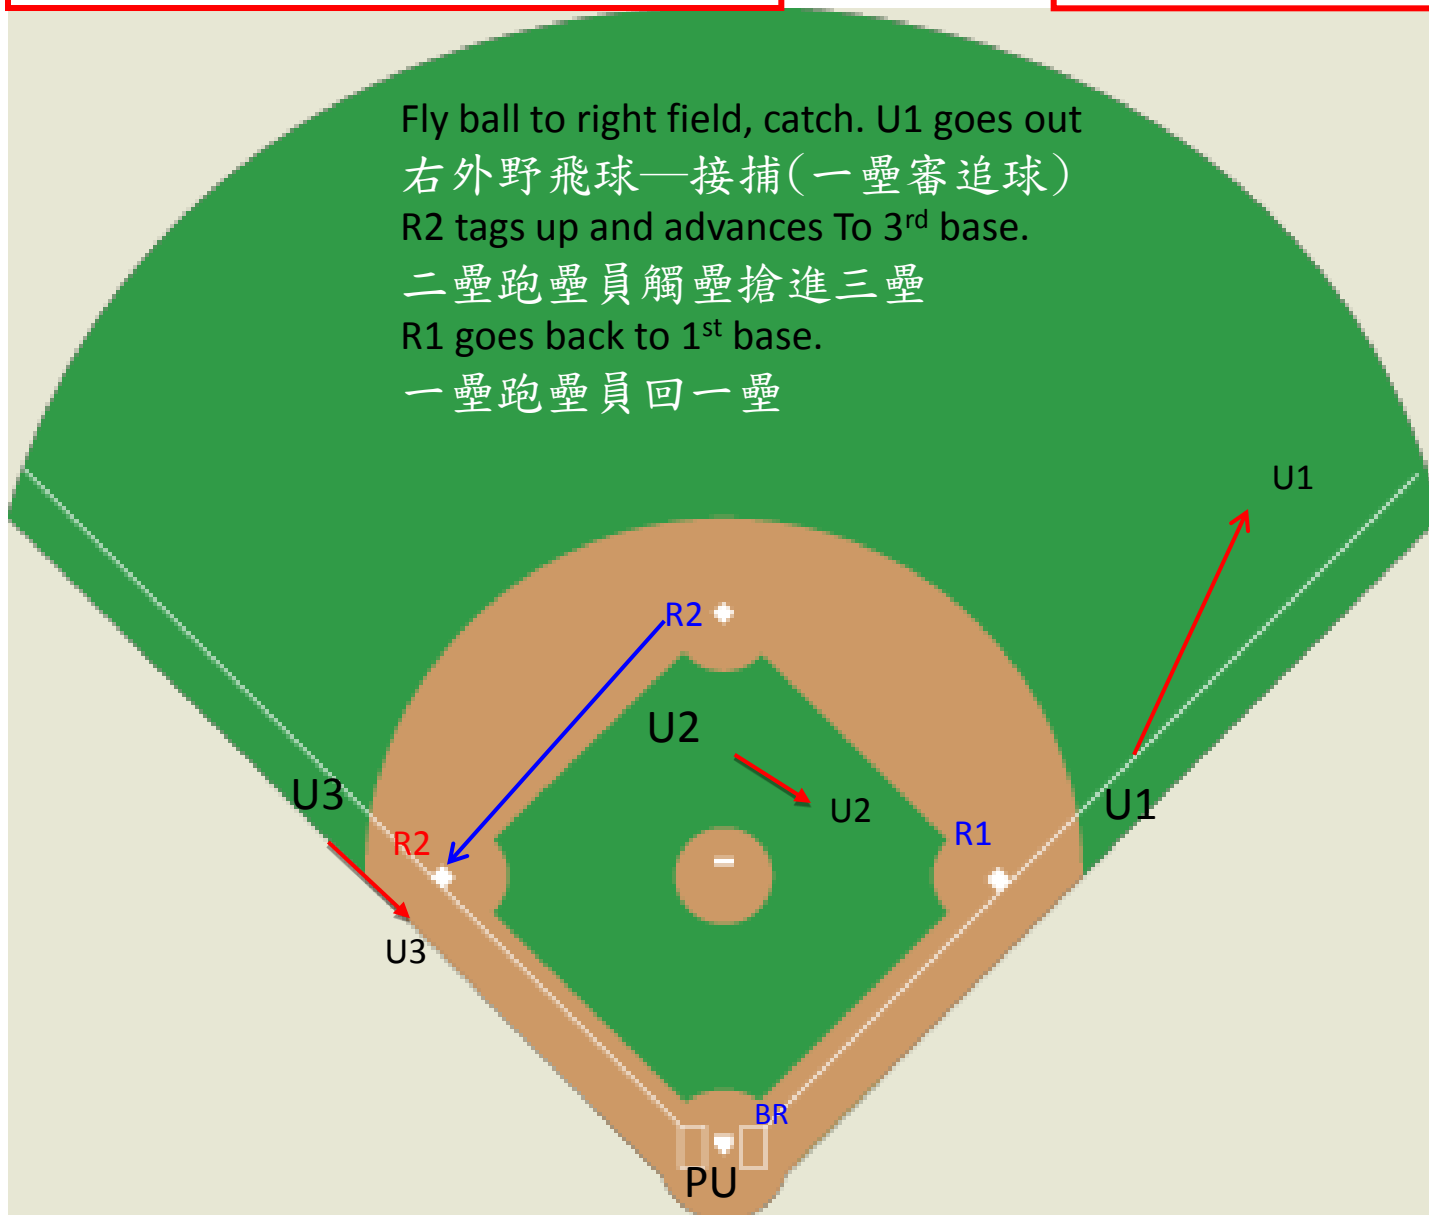

Fly Ball to Right Field – Catch U1 Goes Out
右外野飛球—接捕(一壘審追球)

Runners on 1st& 2nd
一二壘跑壘員的狀況

Fly ball to right field, catch. U1 goes out
右外野飛球—接捕(一壘審追球)
R2 tags up and advances To 3rd base.
二壘跑壘員觸壘搶進三壘
R1 goes back to 1st base.
一壘跑壘員回一壘