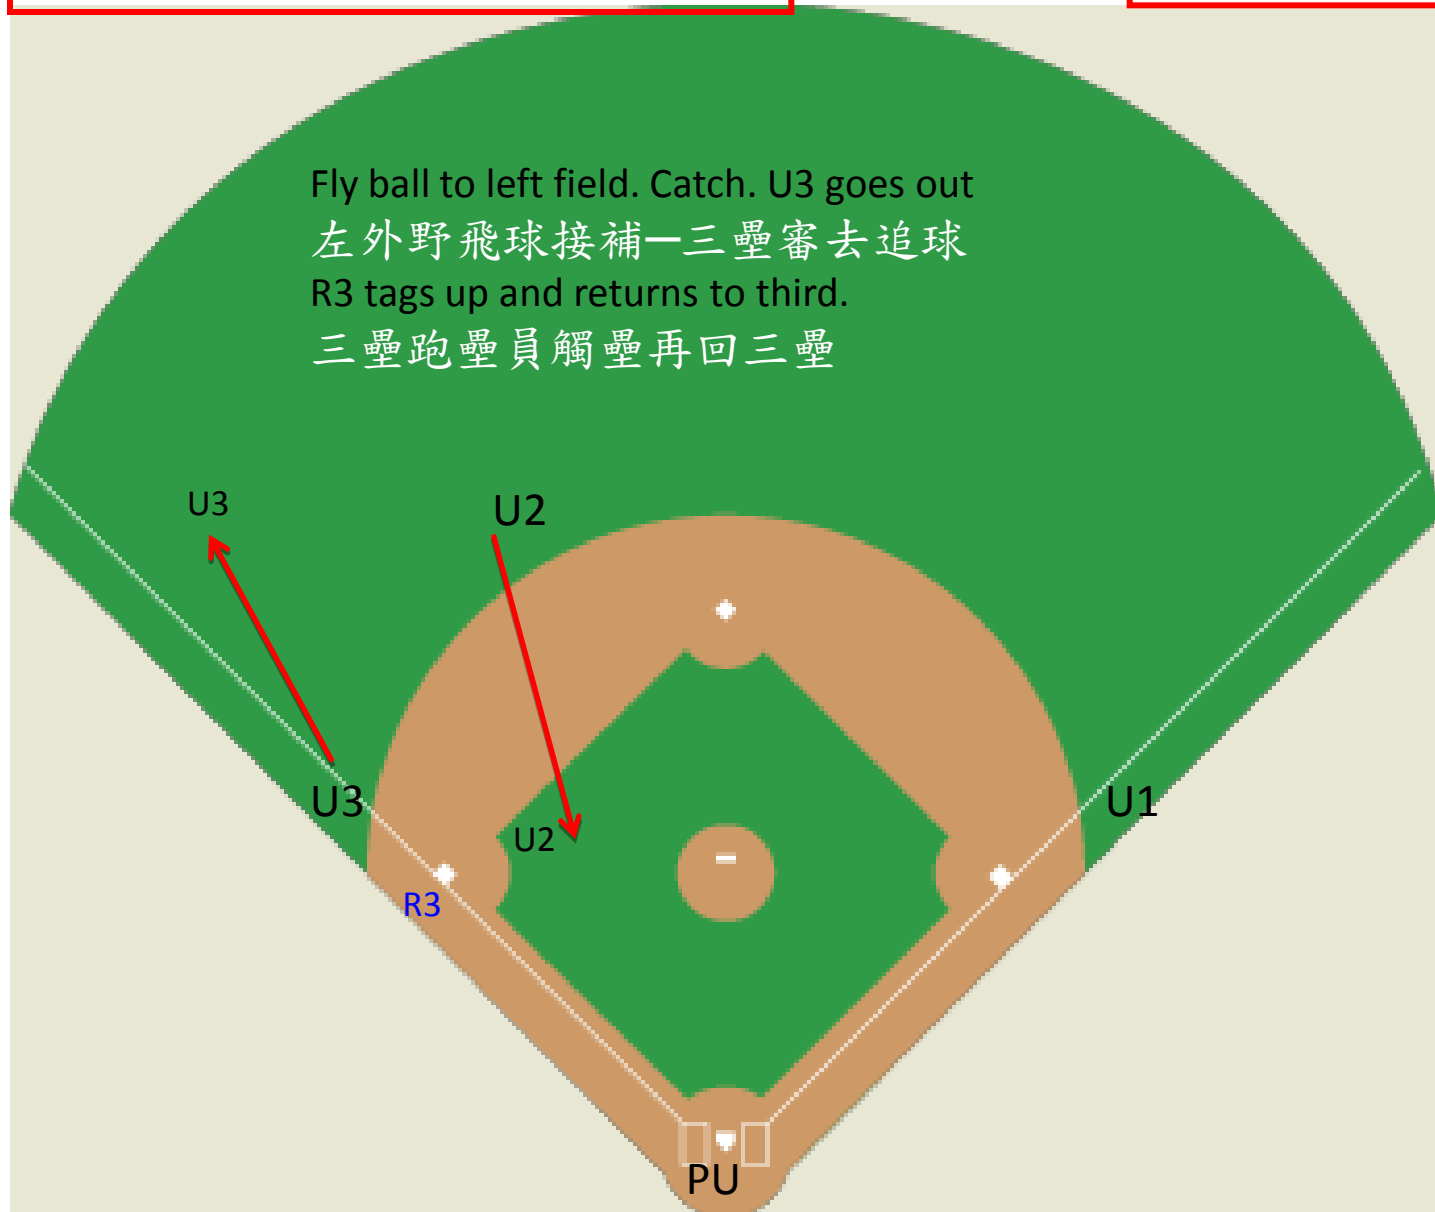

Fly Ball to Left Field – Catch – U3 Goes Out
左外野飛球—接補(三壘審追球)

Runner on 3rd
跑壘員佔三壘