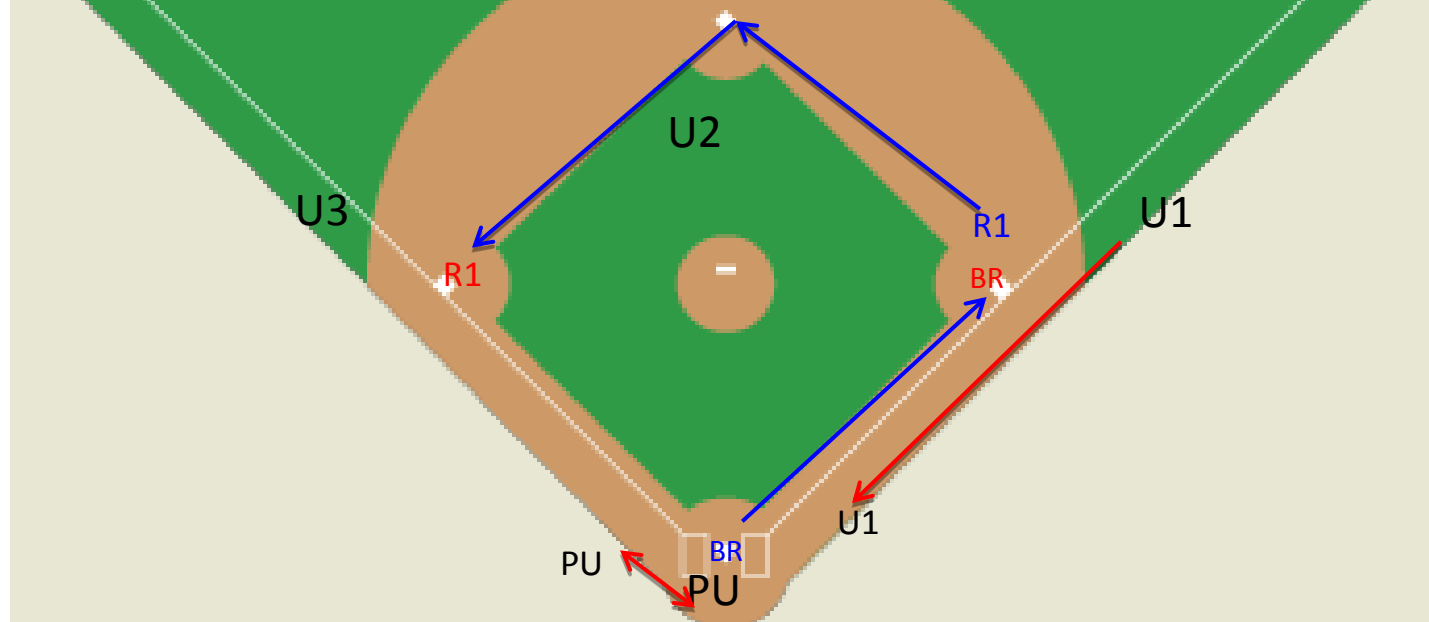

Clean Hit to the Outfield
外野明顯的安打球

Runner on 1st
一壘跑壘員的狀況

Clean hit to right field, R1 advances to 3rd base, batter runner rounds 1st

明顯的右外野安打球, R1 進至三壘, 擊跑員上至一壘

PU – has everything at home.

主審—負責本壘相關判決

U1 – Watches BR touch 1st base.

一壘審—負責擊跑員踏觸一壘相關判決

U2 – Watches R1 touch at 2nd base.

二壘審—負責一壘跑員踏觸二壘相關判決

U3 – Watches and has all plays at 3rd base

三壘審—負責三壘相關判決