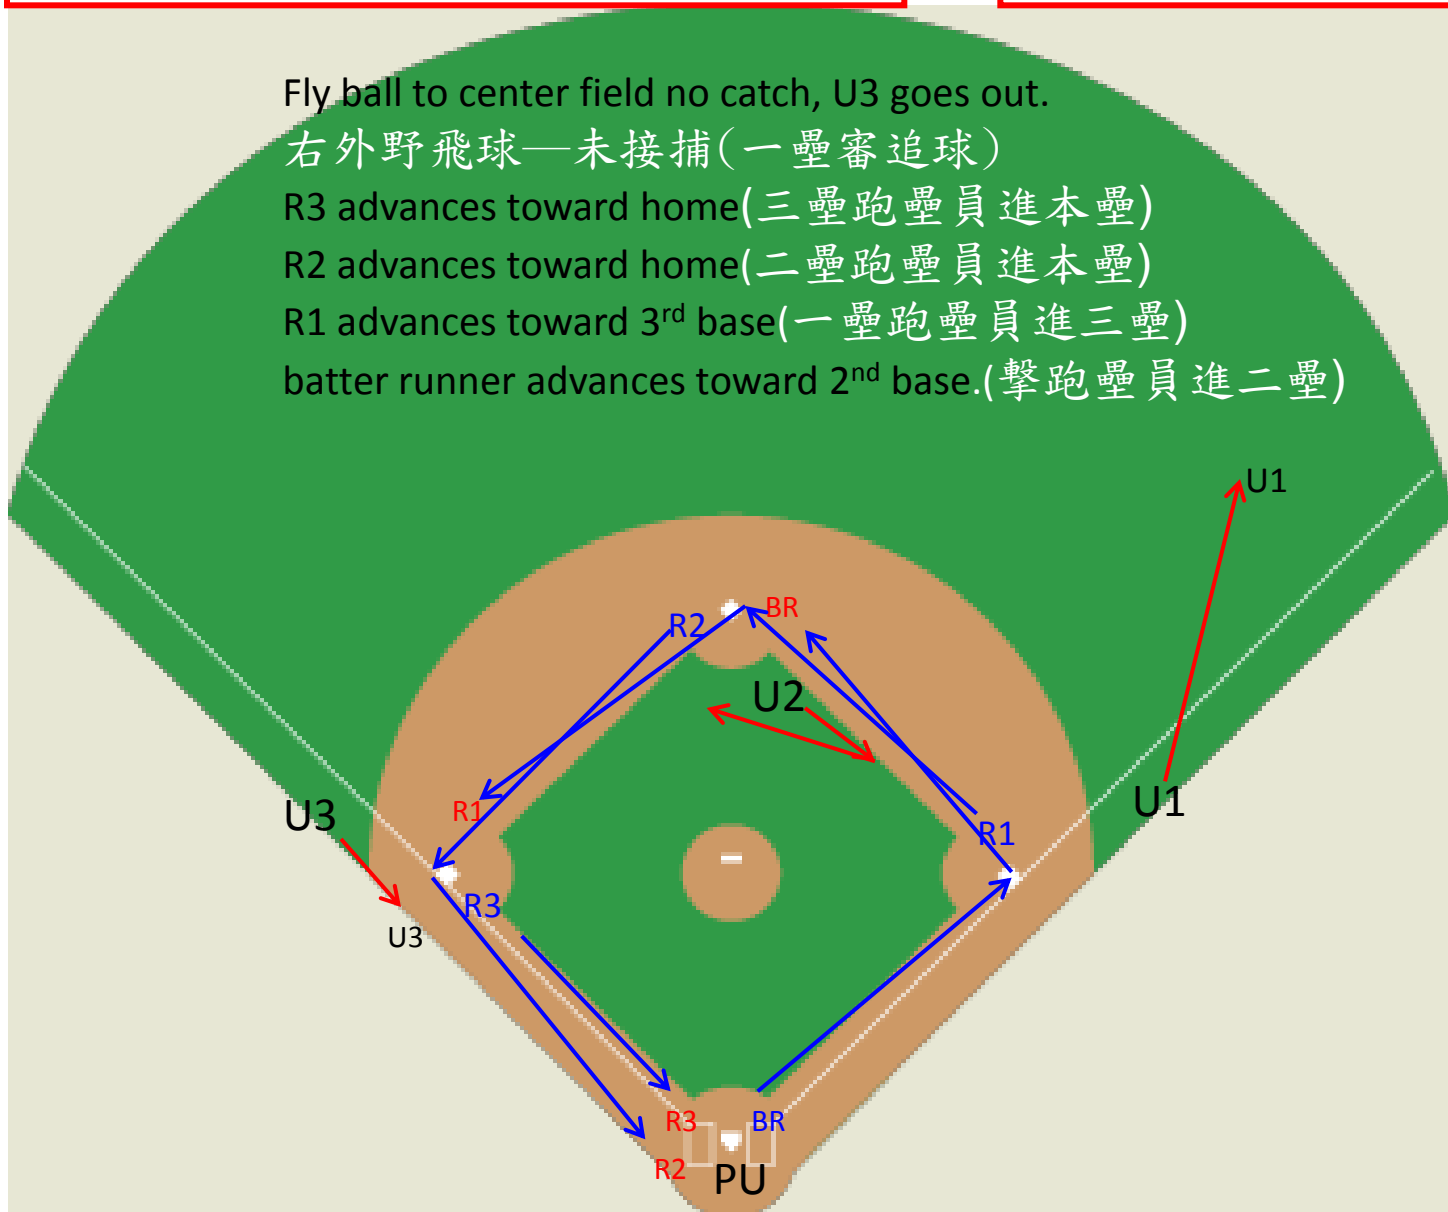

Fly Ball to Left Centerfield- no Catch U3 Goes Out
左中外野飛球—未接捕(三壘審追球)

Runners on 1st, 2nd& 3rd
滿壘跑壘員的狀況

Fly ball to center field no catch, U3 goes out.

右外野飛球—未接捕(一壘審追球)

R3 advances toward home(三壘跑壘員進本壘)

R2 advances toward home(二壘跑壘員進本壘)

R1 advances toward 3rd base(一壘跑壘員進三壘)

batter runner advances toward 2nd base.(擊跑壘員進二壘)