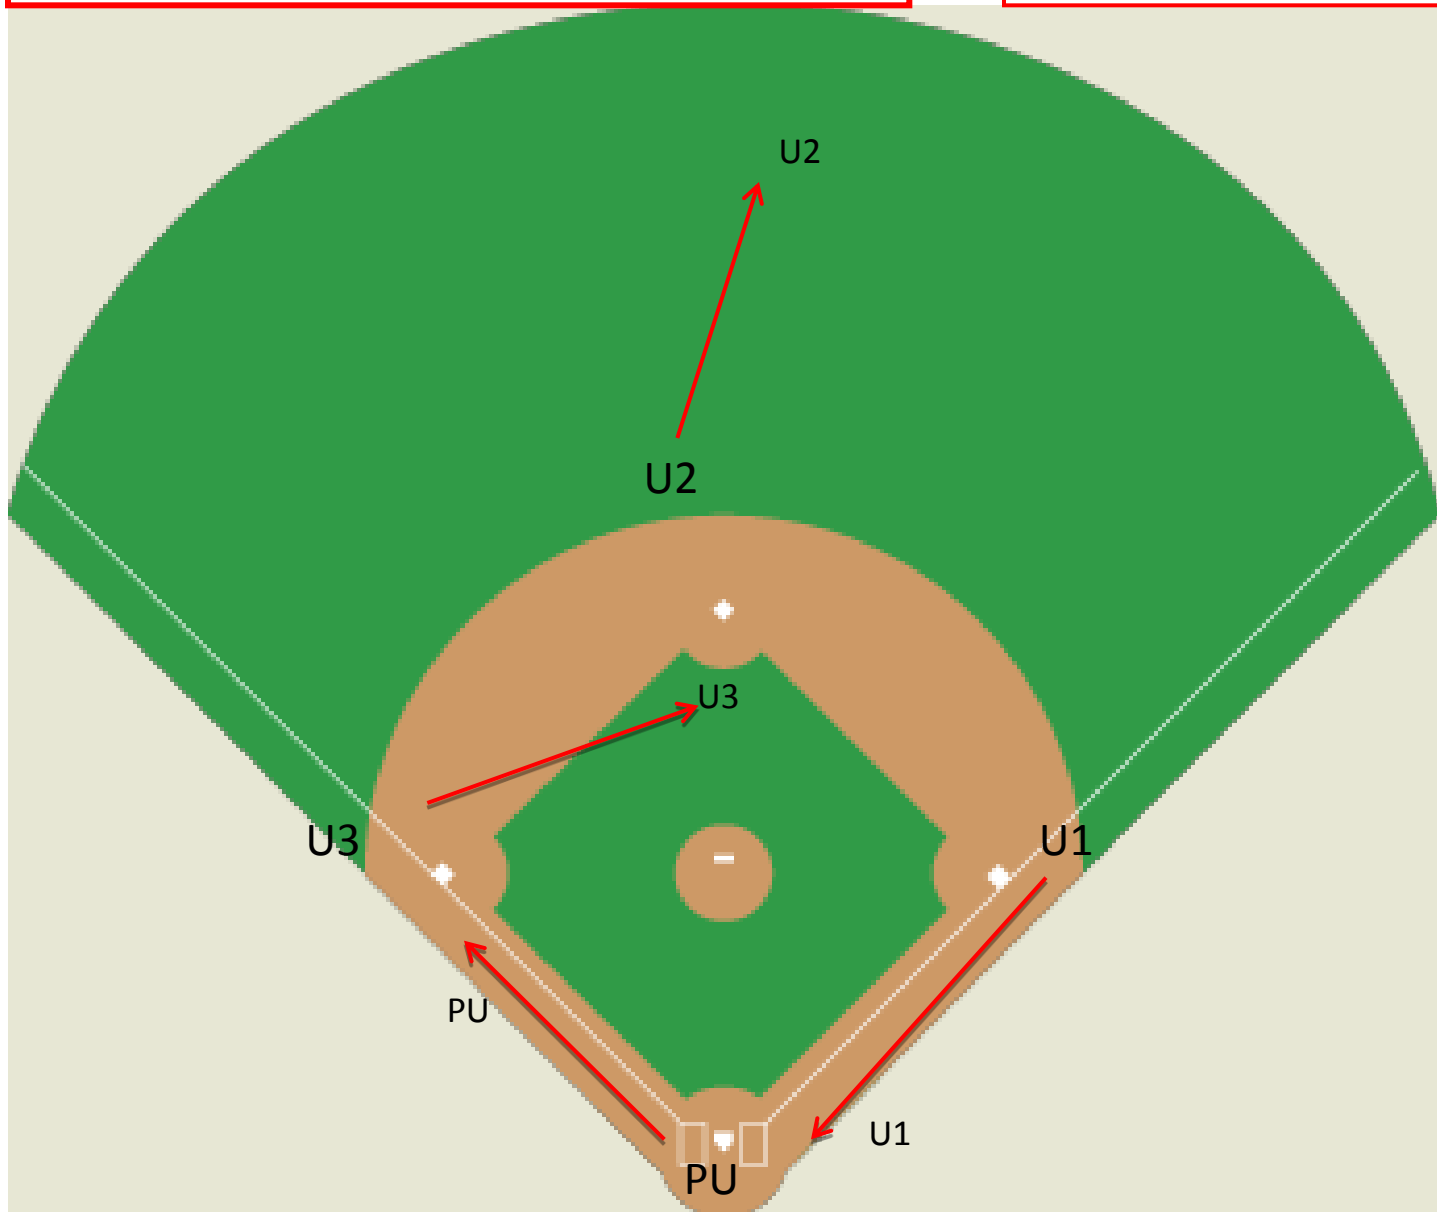

Clean hit to the outfield with the batter runner
Advancing toward 2nd base.

明顯的外野安打球擊球跑壘員搶進二壘

Fly Ball to Right Field – No Catch – U1 Goes Out
右外野飛球—未接捕(一壘審追球)

No Runners on Base
(壘上無跑壘員的狀況)

Fly Ball to Center Field – No Catch – U2 Goes Out
中外野飛球—未接捕(二壘審追球)

No Runners on Base
(壘上無跑壘員的狀況)

Fly Ball to Left Field – No Catch – U3 Goes Out
左外野飛球—未接捕(三壘審追球)

No Runners on Base
(壘上無跑壘員的狀況)

A fly ball to left field – no catch, batter-runner advances toward 3rd base.