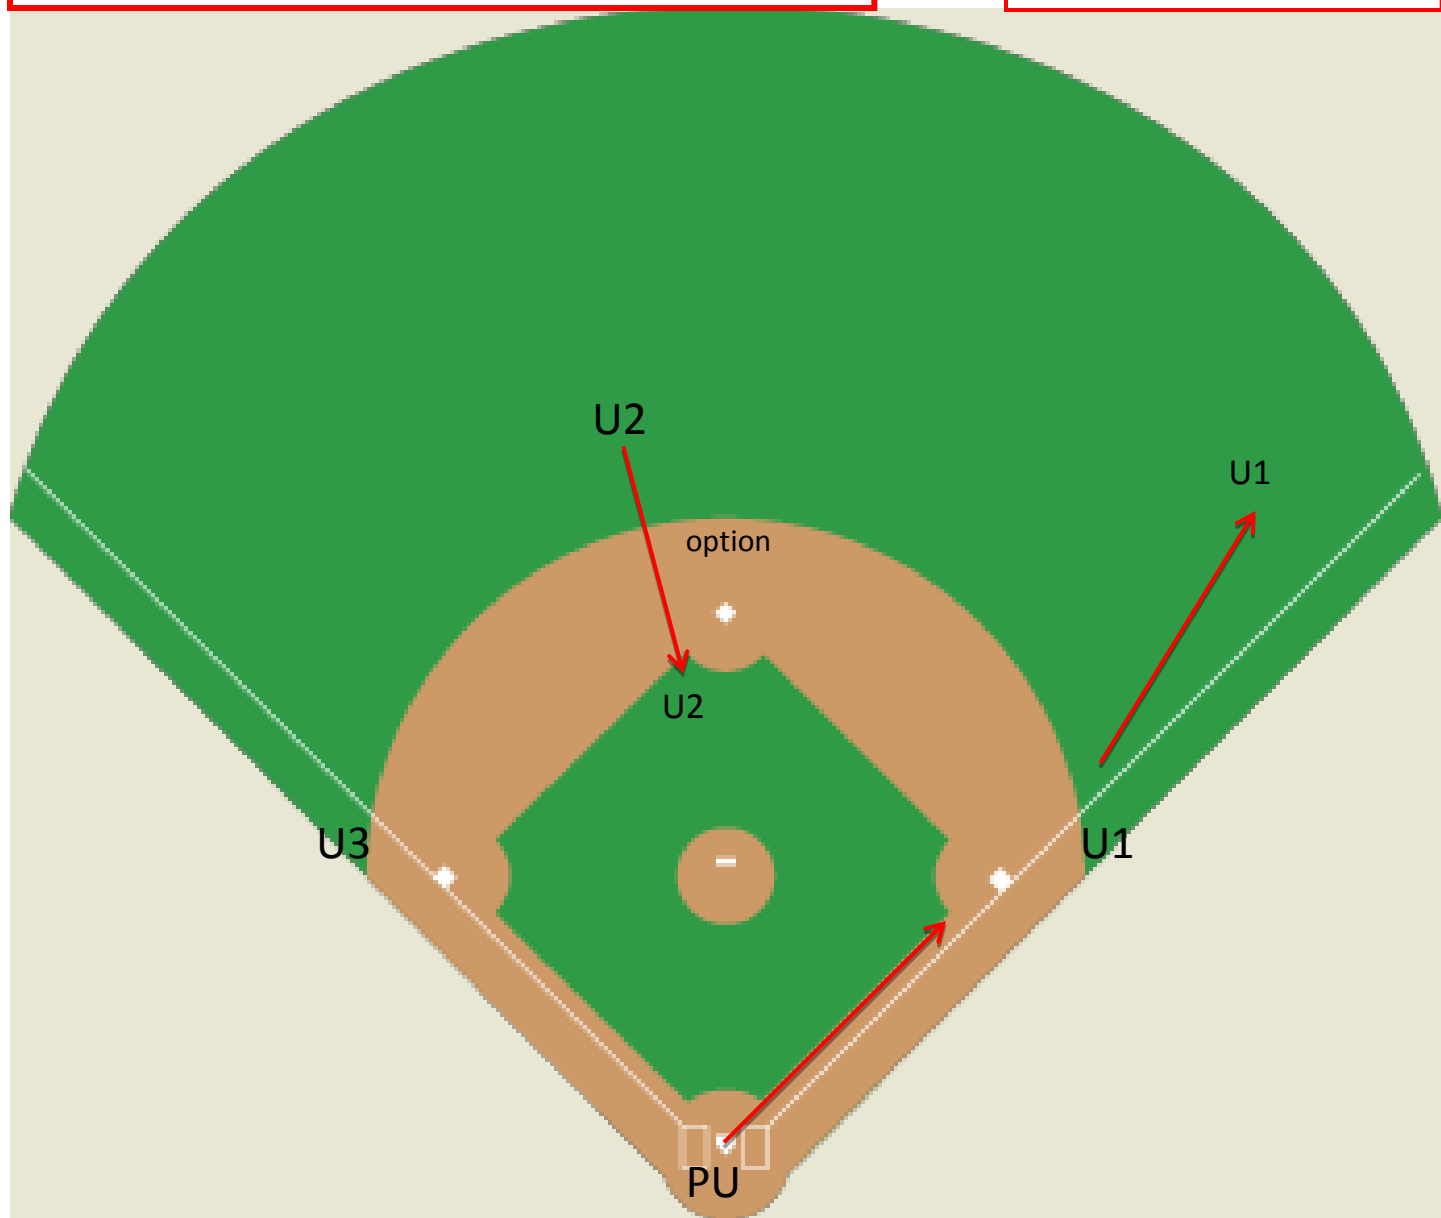

Fly Ball to Right Field – No Catch – U1 Goes Out
右外野飛球—未接捕(一壘審追球)

No Runners on Base
(壘上無跑壘員的狀況)