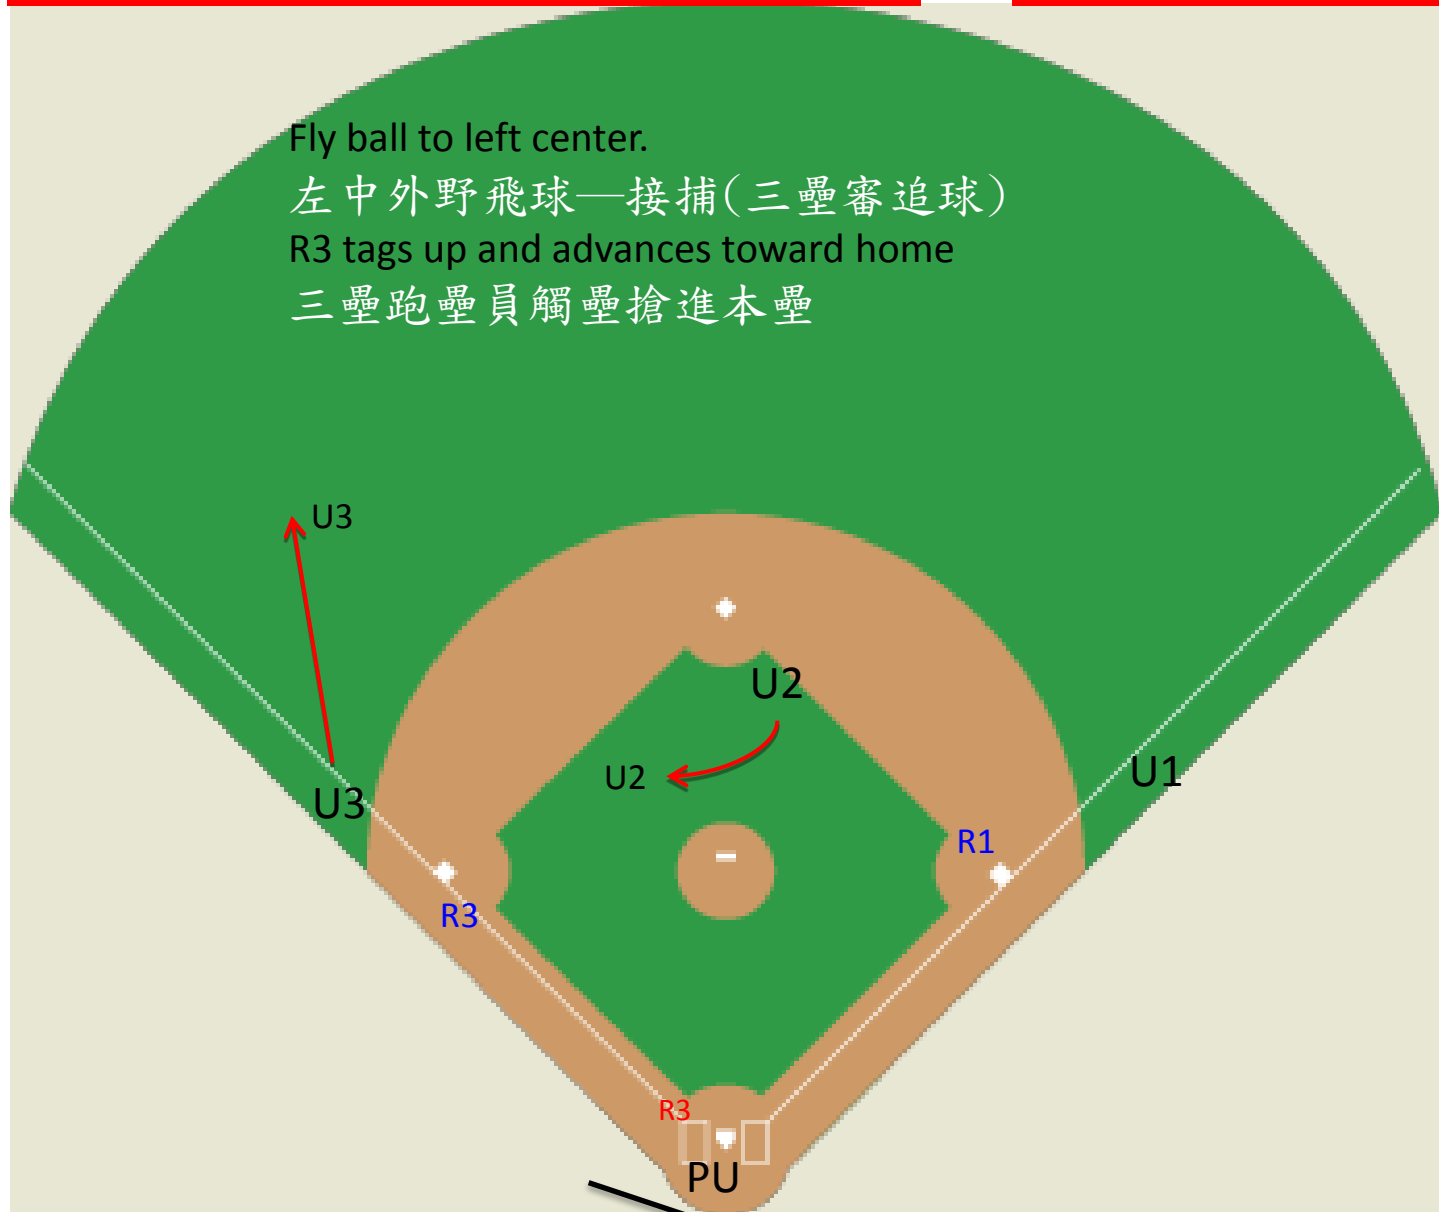

Fly Ball to Left Center Field – Catch – U3 Goes Out
左中外野飛球—接捕(三壘審追球)

Runners on 1st and 3rd
一三壘跑壘員的狀況

Fly ball to left center.

左中外野飛球—接捕(三壘審追球)

R3 tags up and advances toward home

三壘跑壘員觸壘搶進本壘