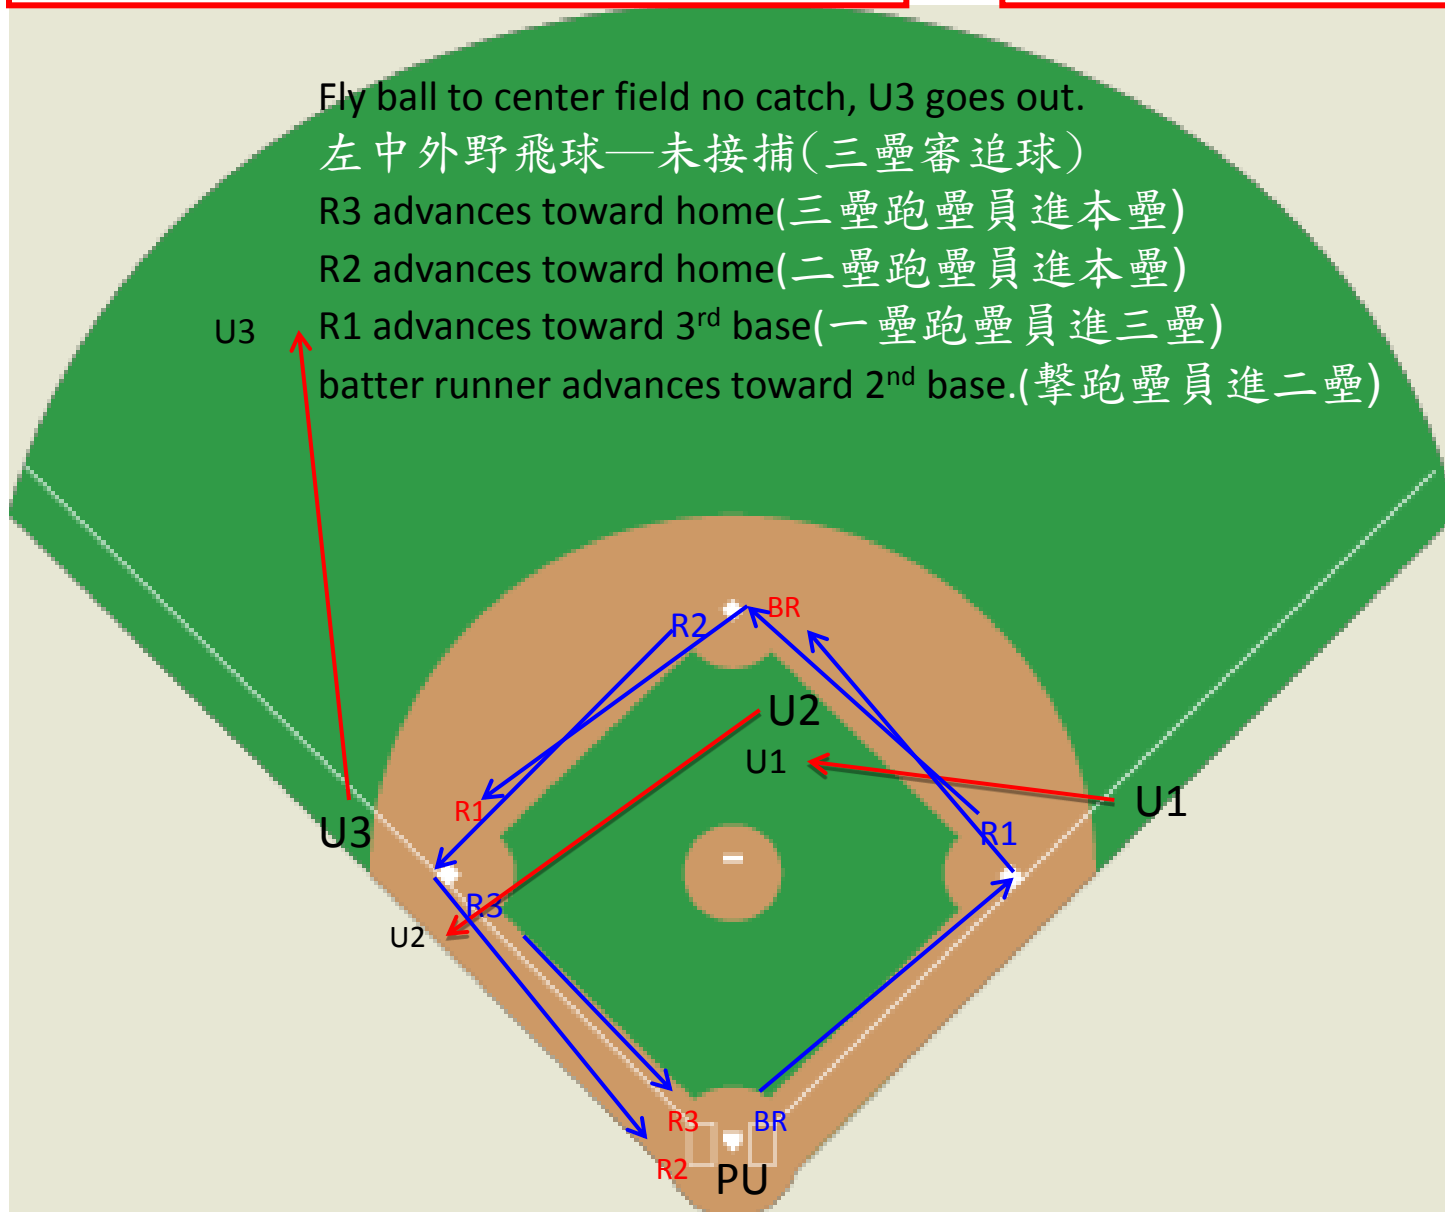

Fly Ball to Left Centerfield- no Catch U3 Goes Out
左中外野飛球—未接捕(三壘審追球)

Runners on 1st, 2nd& 3rd
滿壘跑壘員的狀況

Fly ball to center field no catch, U3 goes out.
左中外野飛球—未接捕(三壘審追球)
R3 advances toward home(三壘跑壘員進本壘)
R2 advances toward home(二壘跑壘員進本壘)
R1 advances toward 3rd base(一壘跑壘員進三壘)
batter runner advances toward 2nd base.(擊跑壘員進二壘)