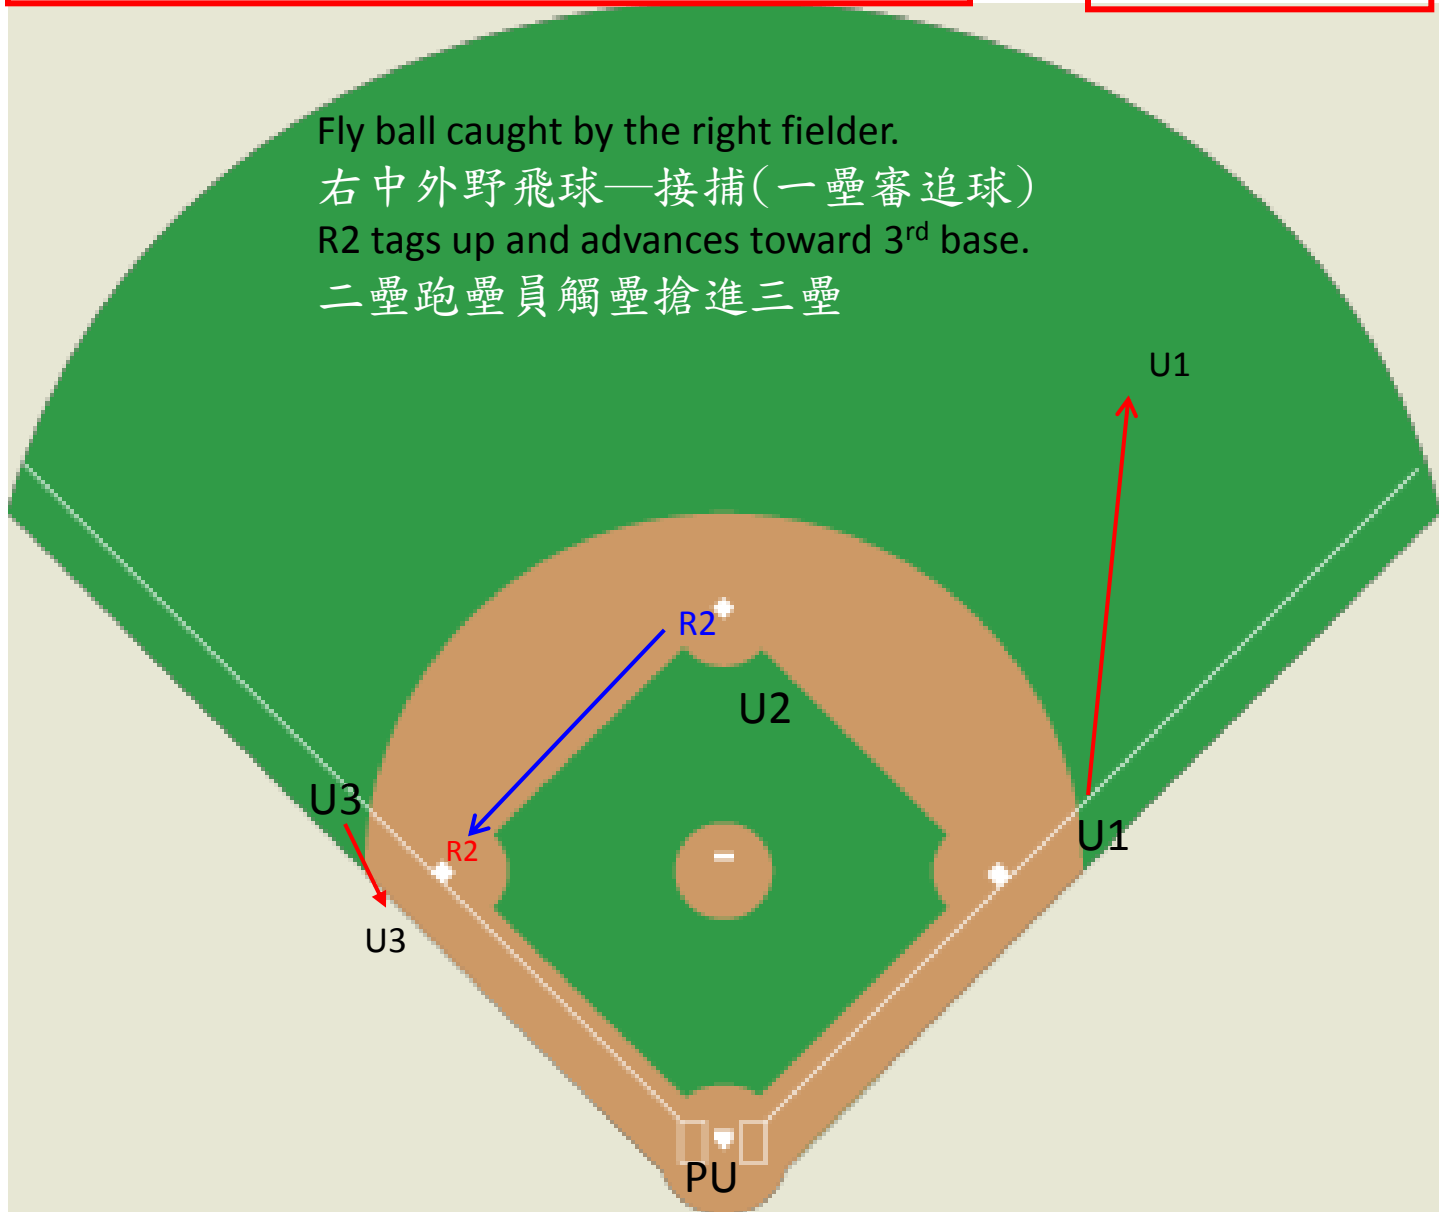

Fly Ball to Right –Center Field – Catch – U1 Goes Out

右中外野飛球—接捕(一壘審追球)

Runner on 2nd

二壘跑壘員的狀況

Fly ball caught by the right fielder.
右中外野飛球—接捕(一壘審追球)
R2 tags up and advances toward 3rd base.
二壘跑壘員觸壘搶進三壘

Fly Ball to Right Center Field – Catch – U1 Goes Out
右外野飛球—接補(一壘審追球)