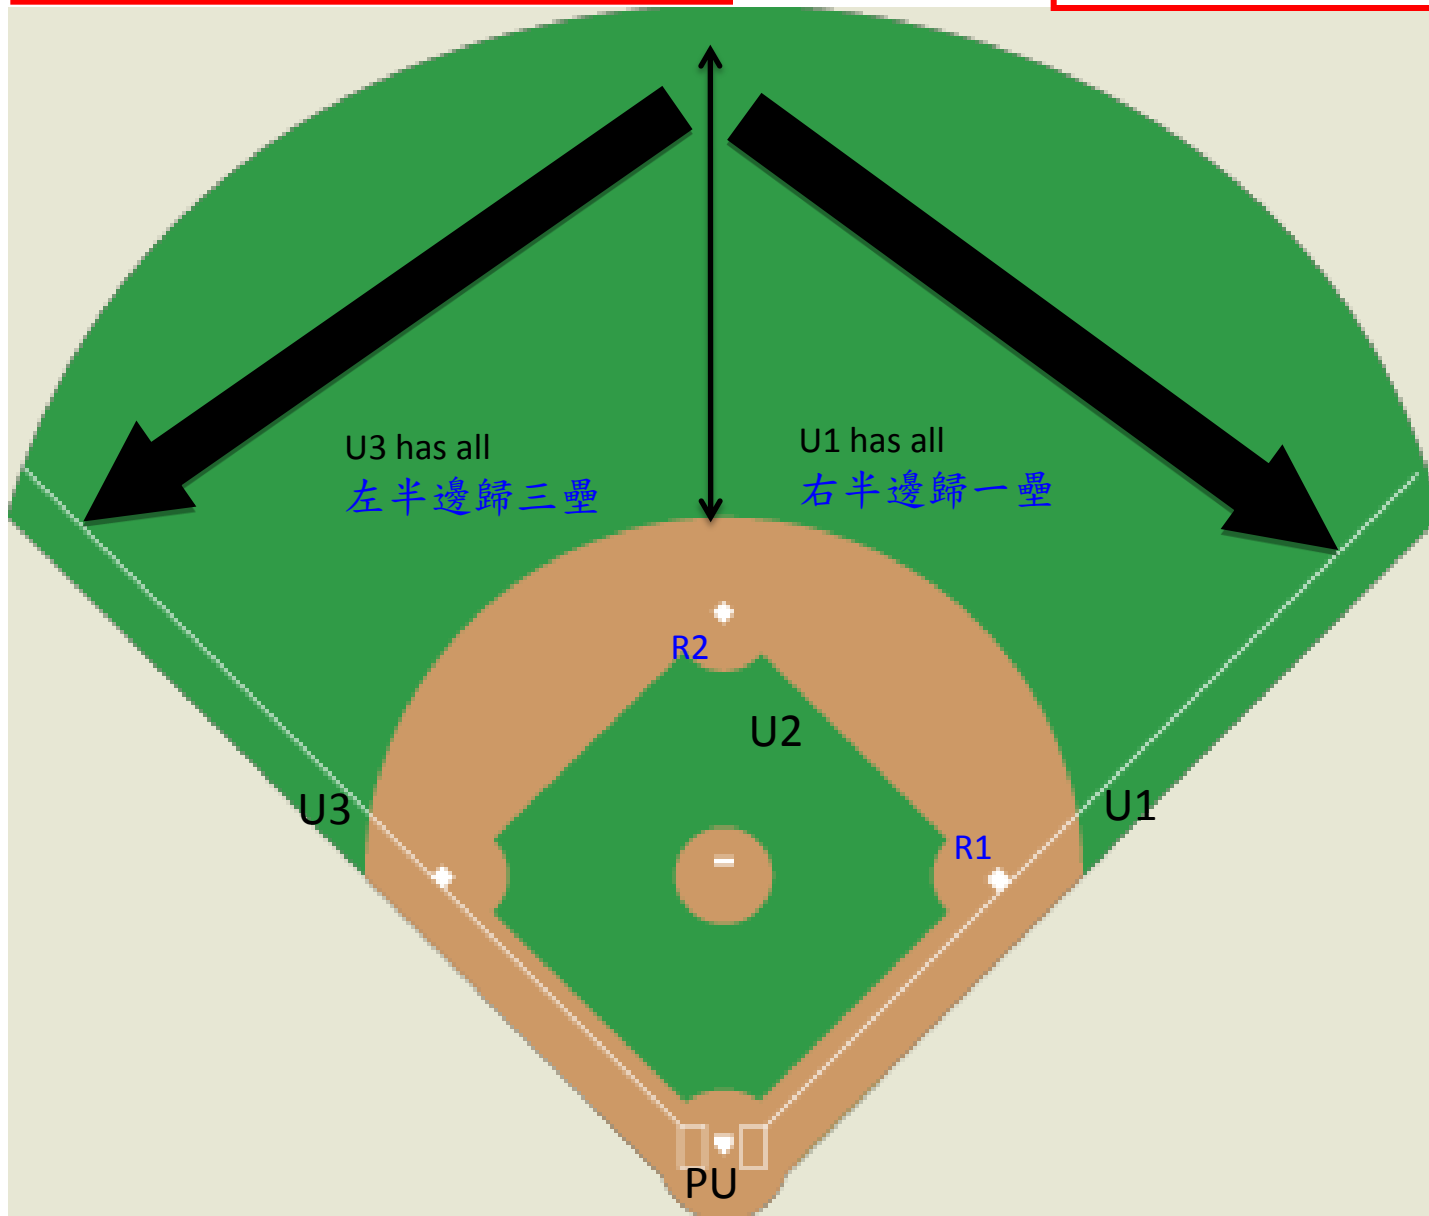

Initial Position Outfield Coverage
(基本站位與外野移補位責任區)

Runners on 1st& 2nd
一二壘跑壘員的狀況