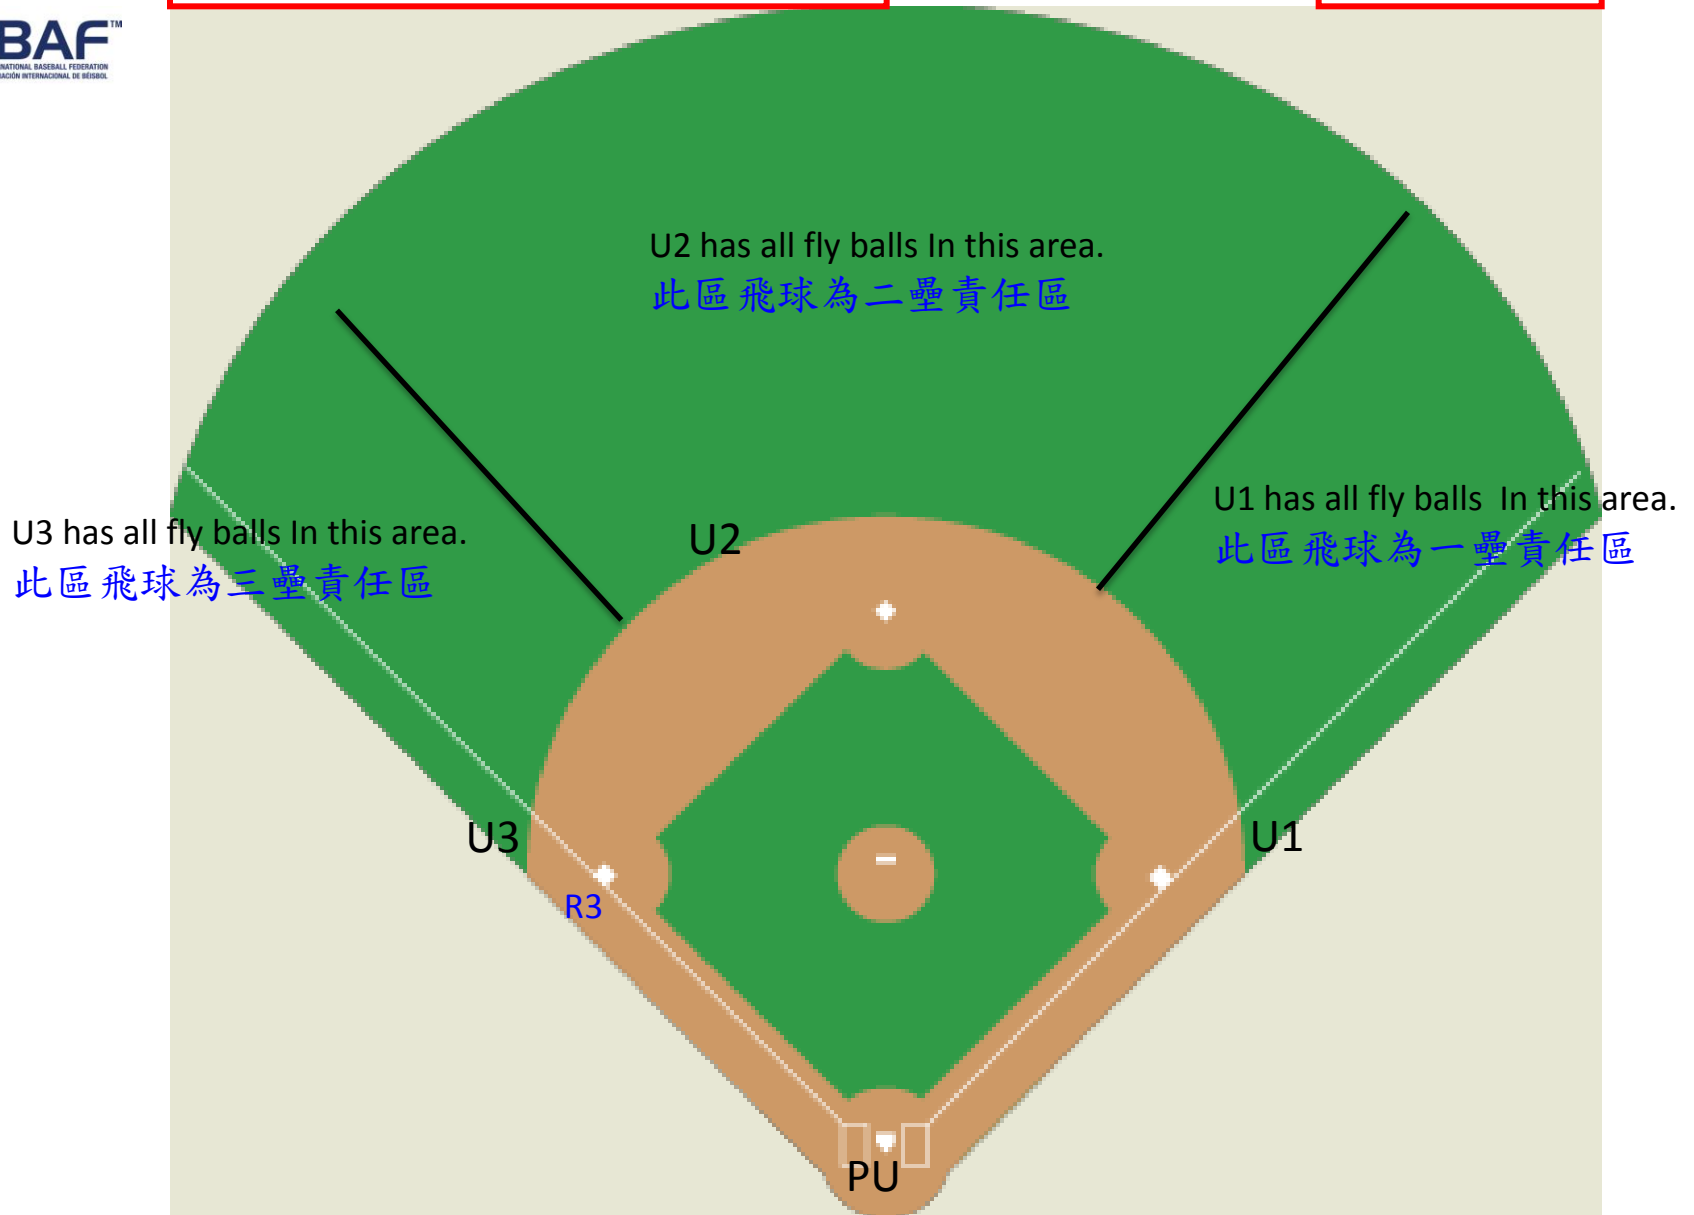

Initial Positions and Outfield Coverage
(基本站位與外野移補位責任區)

Runner on 3rd
跑壘員佔三壘