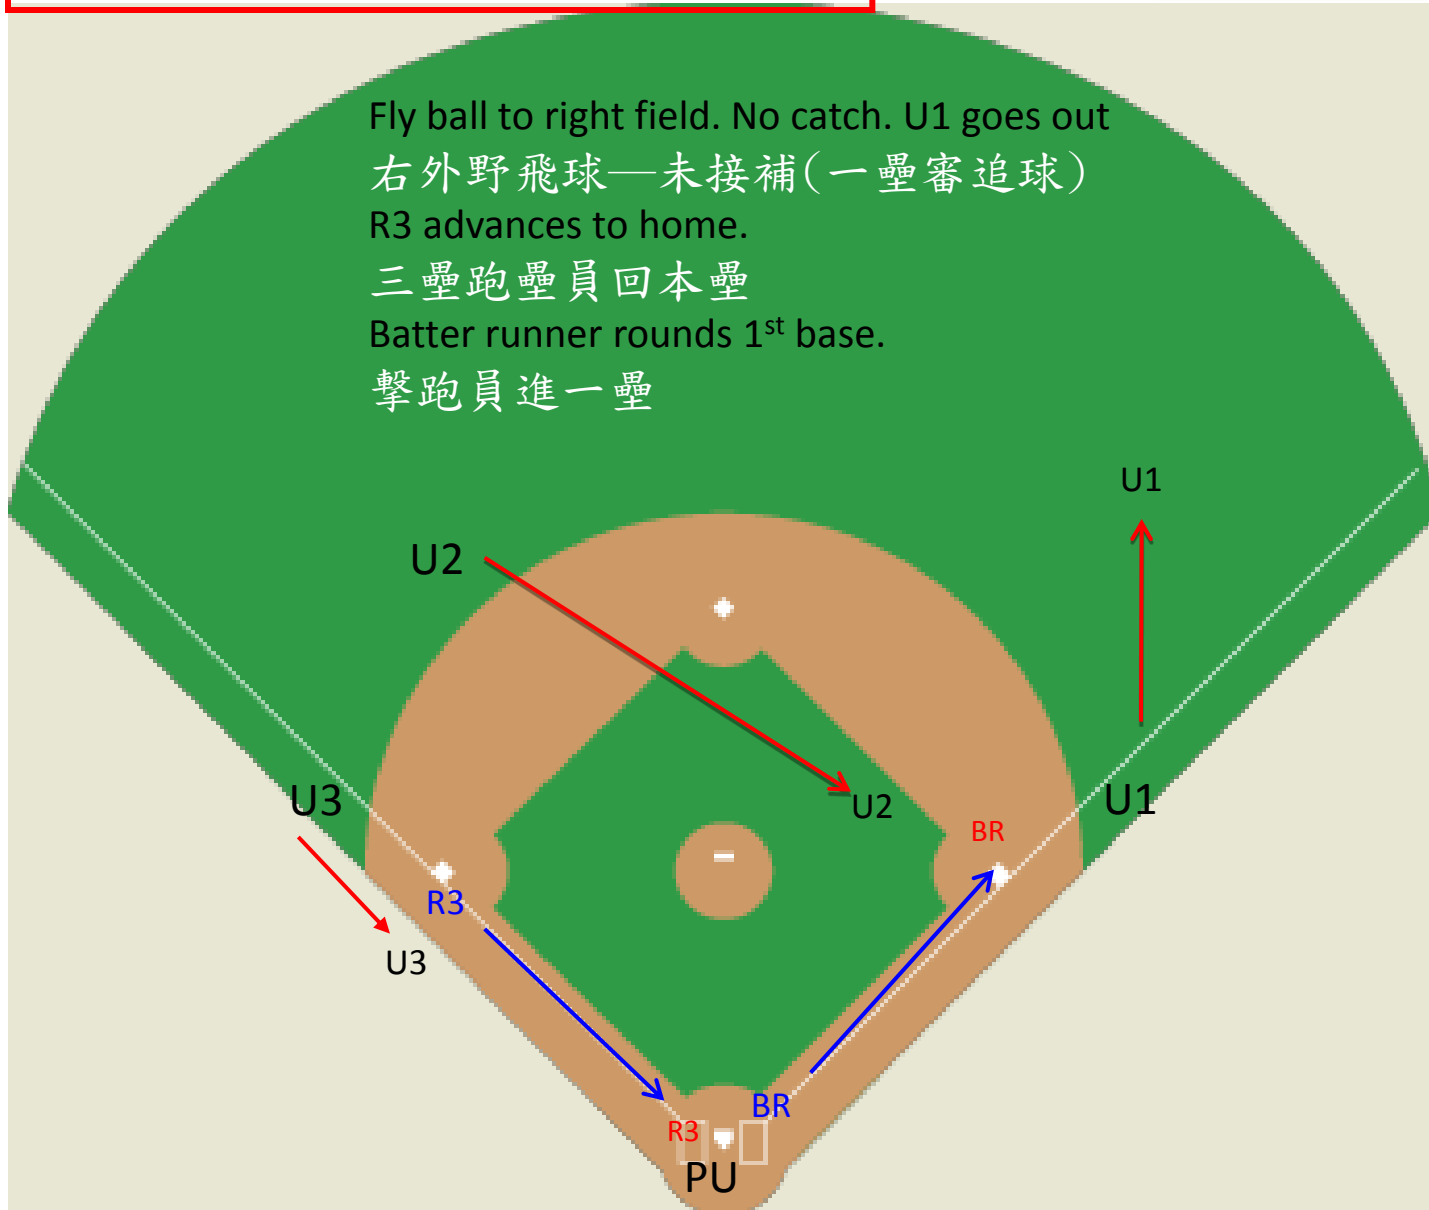

Initial Positions and Outfield Coverage
(基本站位與外野移補位責任區)

Runner on 3rd
跑壘員佔三壘

Fly Ball to Right Field – No Catch – U1 Goes Out
右外野飛球—未接補(一壘審追球)

Runner on 3rd
跑壘員佔三壘

Fly ball to right field. No catch. U1 goes out
右外野飛球—未接補(一壘審追球)
R3 advances to home.
三壘跑壘員回本壘
Batter runner rounds 1st base.
擊跑員進一壘