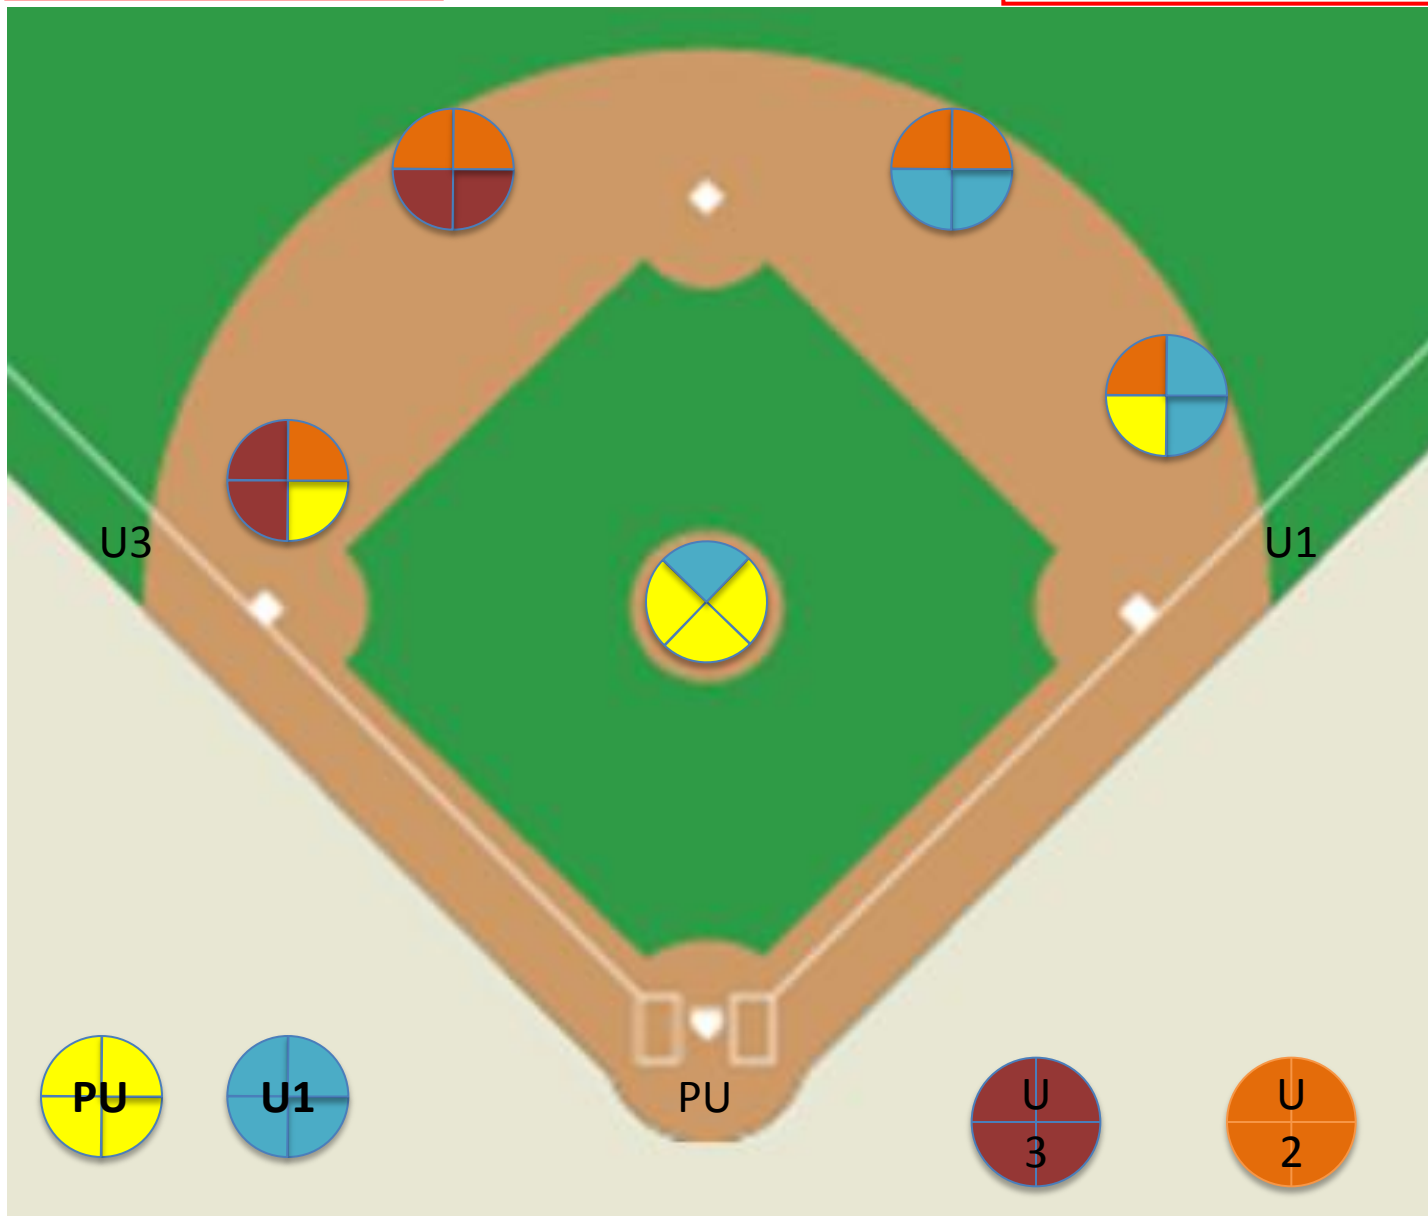

4 Man Mechanics (四人制移補位)

Basic Principles in 4 Man Mechanics: (四人制移補位基本原則要領)

1. Better Outfield Coverage

(適當的外野補位)

2. Second base umpire is the key for fly ball coverage

(二壘裁判是外野飛球補位的關鍵)

3. Communication is very important

(彼此聯繫是非常重要的)

4. Balk Concentration

(注意投手犯規)

5. Basic Outfield Coverage

(外野補位的基本原則)

6. Overthrows

(暴傳)

Initial Positions and Outfield Coverage
(基本站位與外野移補位責任區)

No Runners on Base
(壘上無跑壘員的狀況)

Infield Catch Coverage
內野接捕責任區

No Runners on Base
(壘上無跑壘員的狀況)

Fair/Foul Coverage
界內界外球移補位

No Runners on Base
(壘上無跑壘員的狀況)

PU has responsibility up to 1st base and 3rd base

主審負責往一三壘補位