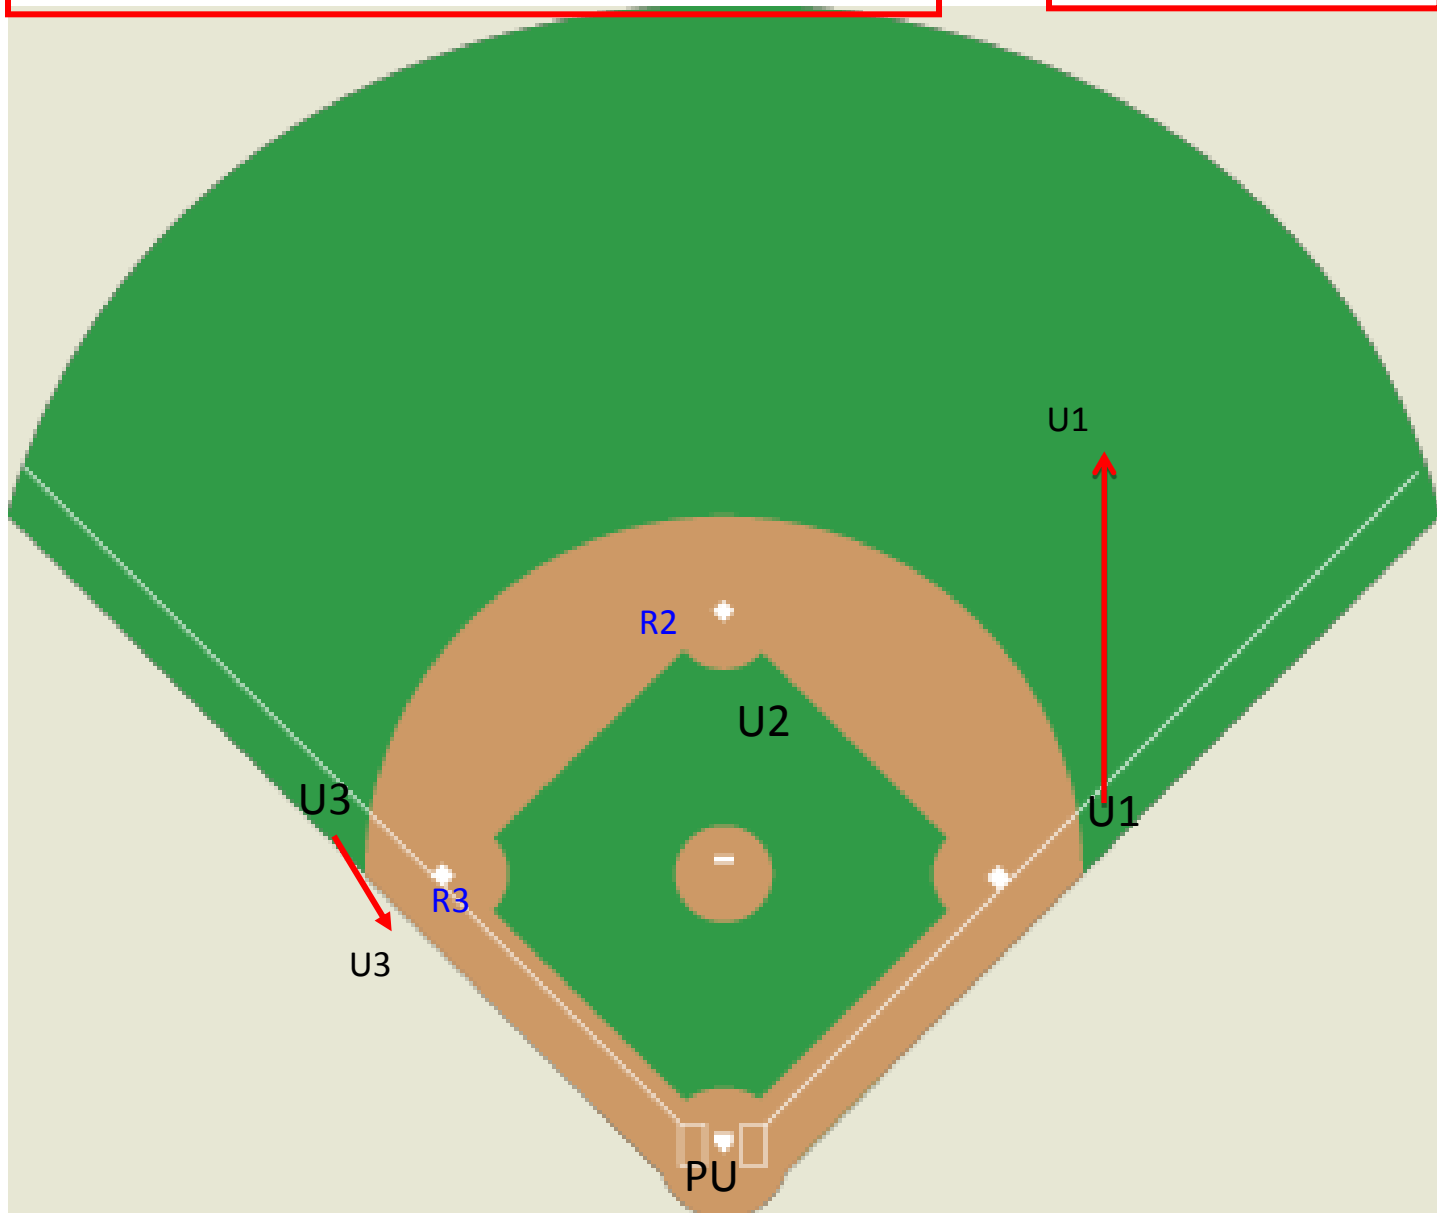

Fly Ball to Right Center Field – Catch – U1 Goes Out
右外野飛球—接補(一壘審追球)

Runners on 2nd & 3rd
二三壘跑壘員的狀況