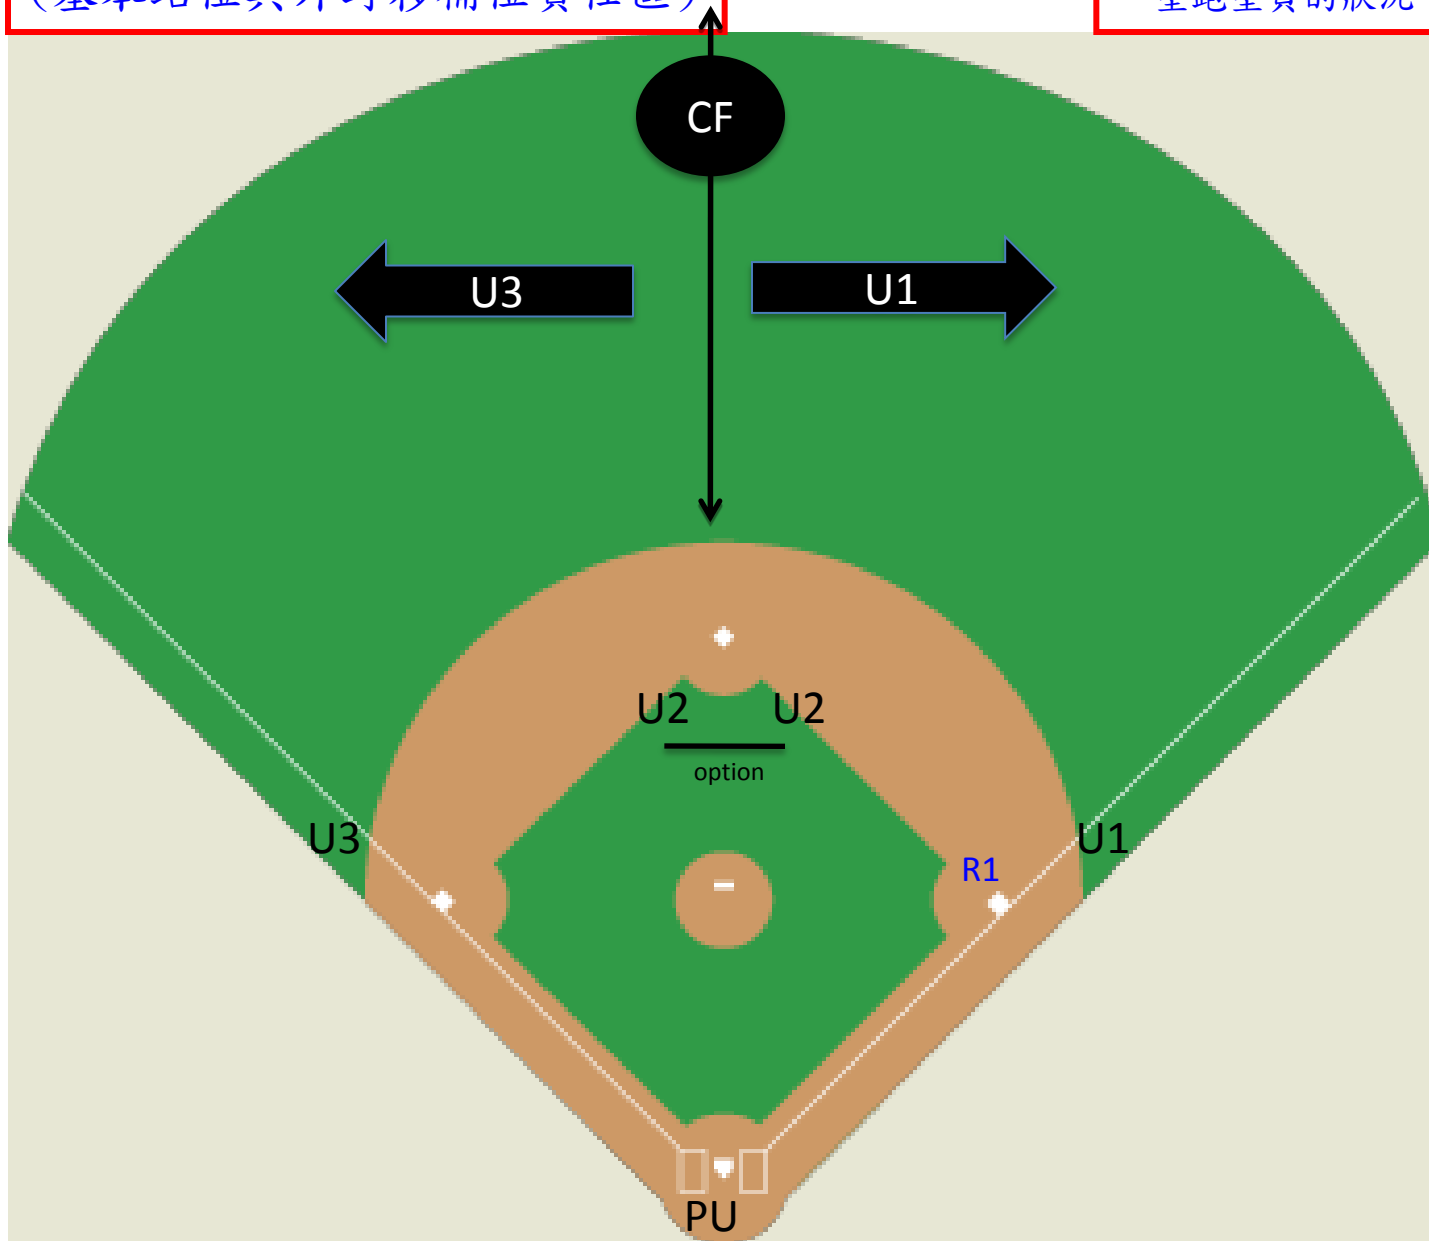

No Runners on Base
(壘上無跑壘員的狀況)

Fly Ball to Left Field – No Catch – U3 Goes Out
左外野飛球—未接捕(三壘審追球)

No Runners on Base
(壘上無跑壘員的狀況)

A fly ball to left field – no catch, batter-runner advances toward 3rd base.

左外野飛球—未接捕(三壘審追球), 擊跑員搶進三壘

PU – Has any play at 3rd base.

主審負責三壘部分的相關判決

Initial Positions and Outfield Coverage
(基本站位與外野移補位責任區)

Runner on 1st
一壘跑壘員的狀況

Infield Catch Coverage
內野接捕責任區

Runner on 1st
一壘跑壘員的狀況

Clean Hit to the Outfield
外野明顯的安打球