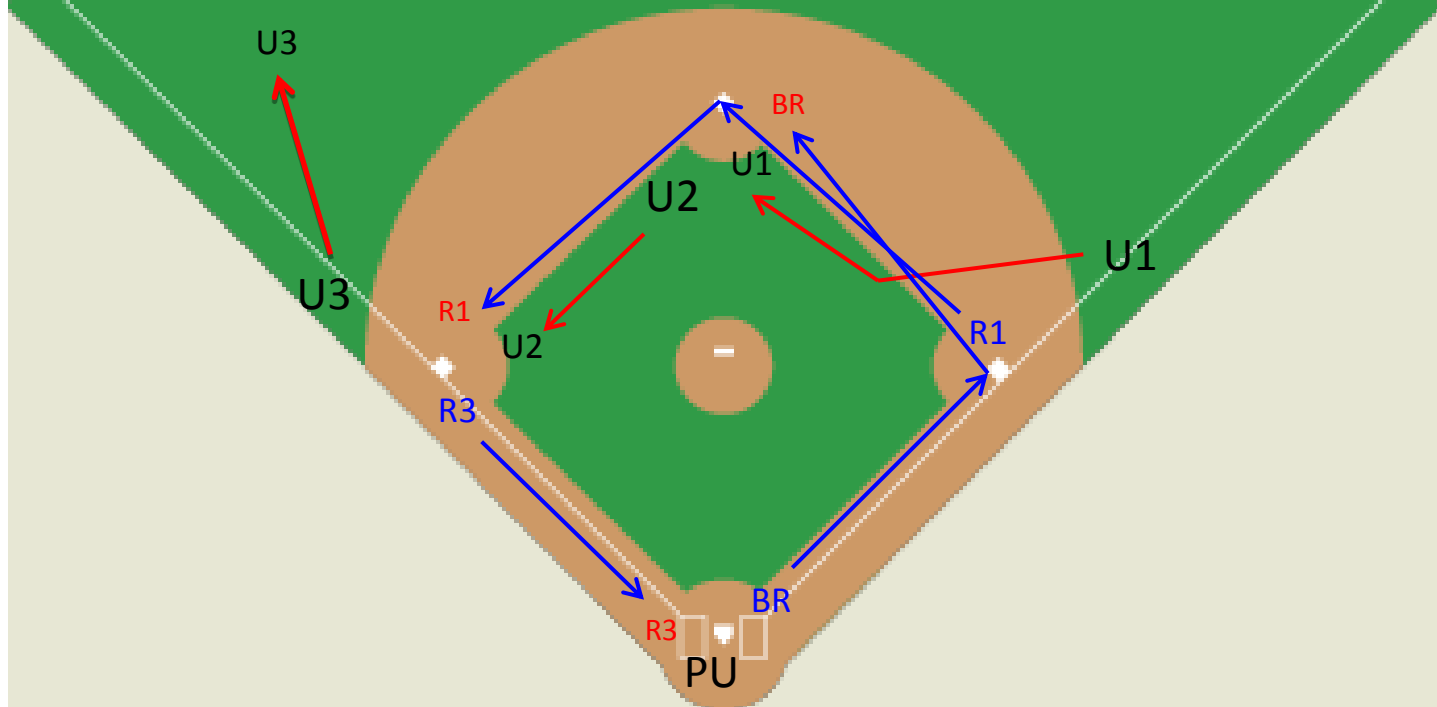

Runners on 1st and 3rd
一三壘跑壘員的狀況

Fly ball to left center.

左中外野飛球—接捕(三壘審追球)

R3 tags up and advances toward home

三壘跑壘員觸壘搶進本壘

Fly Ball to Left Field – No Catch- U3 Goes Out
左外野飛球—未接捕(三壘審追球)

Runners on 1st and 3rd
一三壘跑壘員的狀況

Fly ball to left field, no catch.
左外野飛球—未接捕(三壘審追球)
R3 advances toward home
(三壘跑壘員進本壘)
R1 advances toward 3rd base.
(一壘跑壘員進三壘)
Batter runner advances Toward 2nd base.
(擊跑員進二壘)

Fly Ball to Right Field – **Catch**- U1 Goes Out
右外野飛球—接捕(一壘審追球)