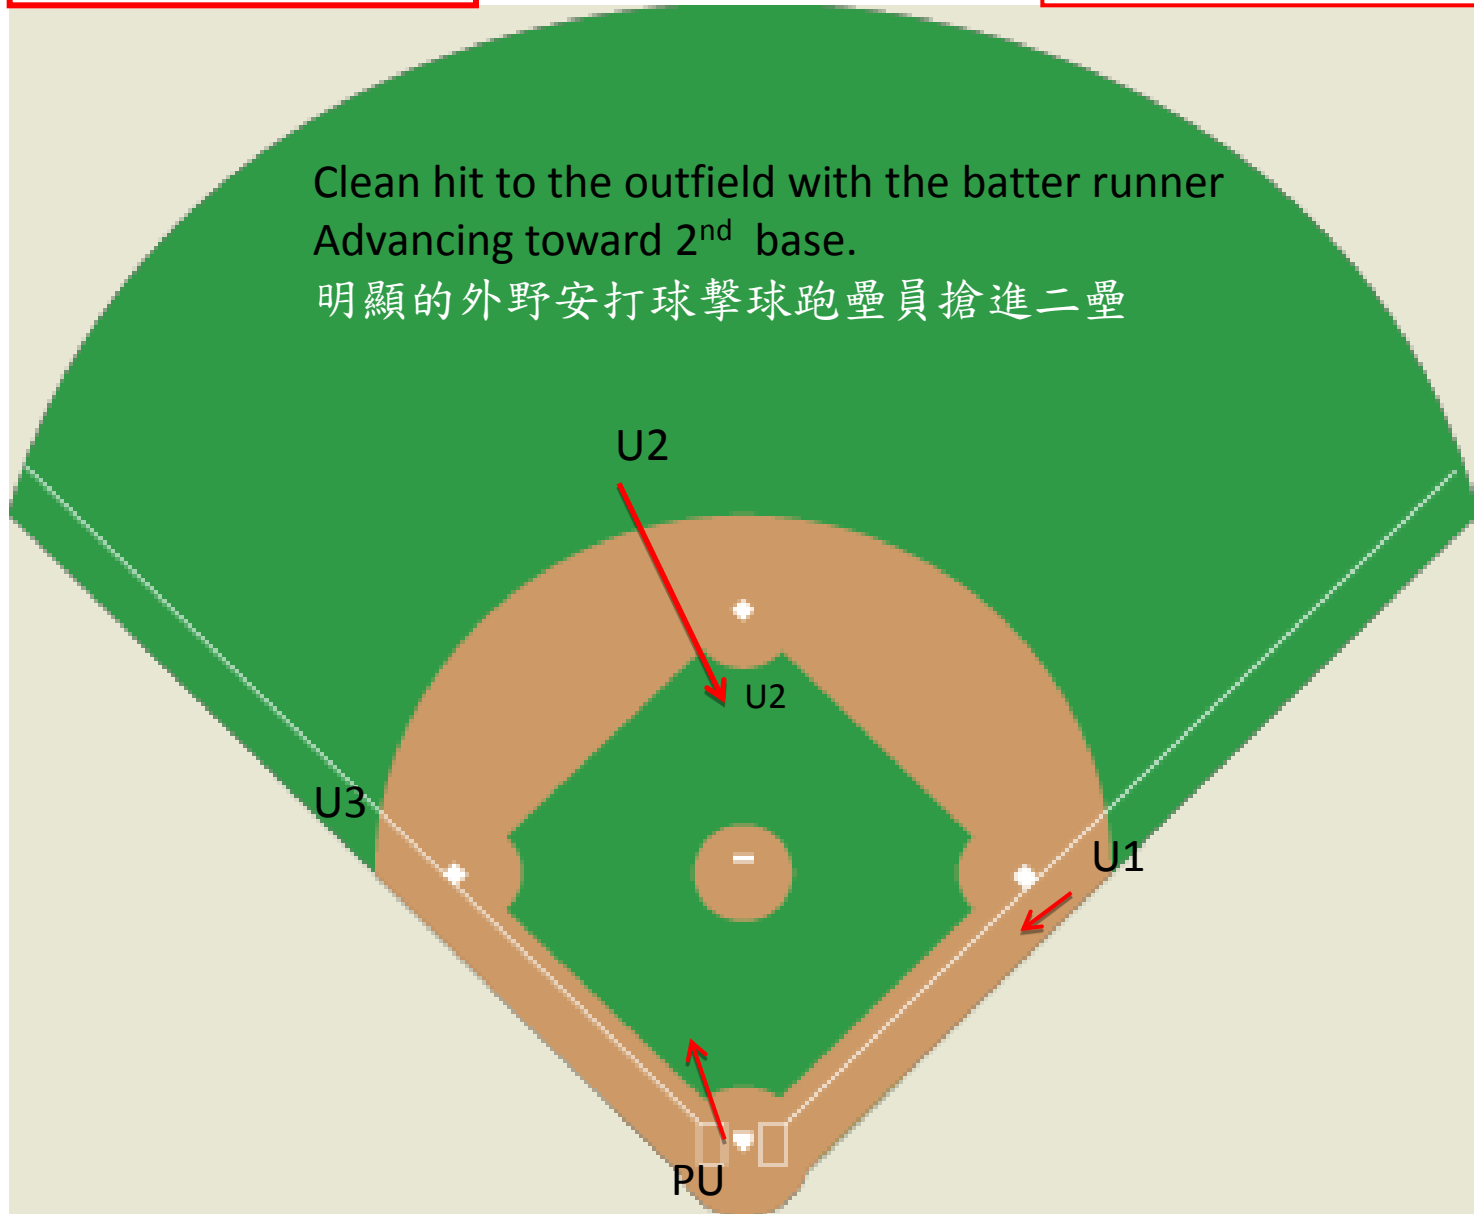

Clean Hit to the Outfield
外野明顯的安打球

No Runners on Base
(壘上無跑壘員的狀況)

Clean hit to the outfield with the batter runner
Advancing toward 2nd base.

明顯的外野安打球擊球跑壘員搶進二壘