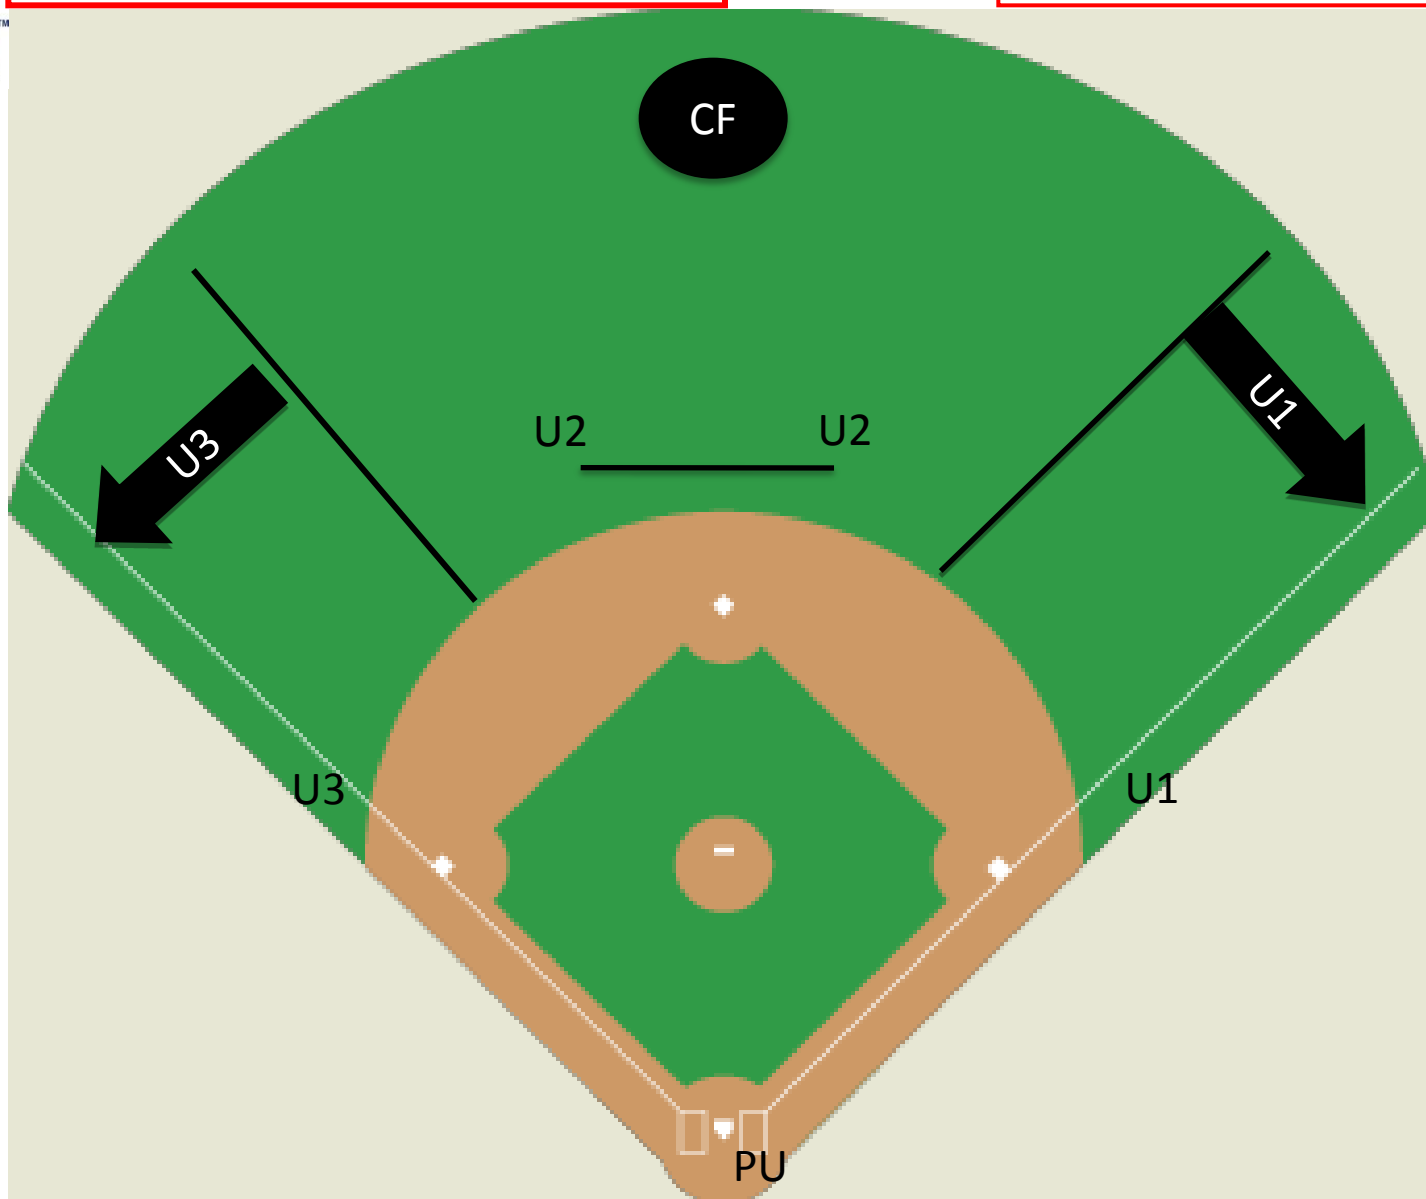

Initial Positions and Outfield Coverage
(基本站位與外野移補位責任區)

No Runners on Base
(壘上無跑壘員的狀況)