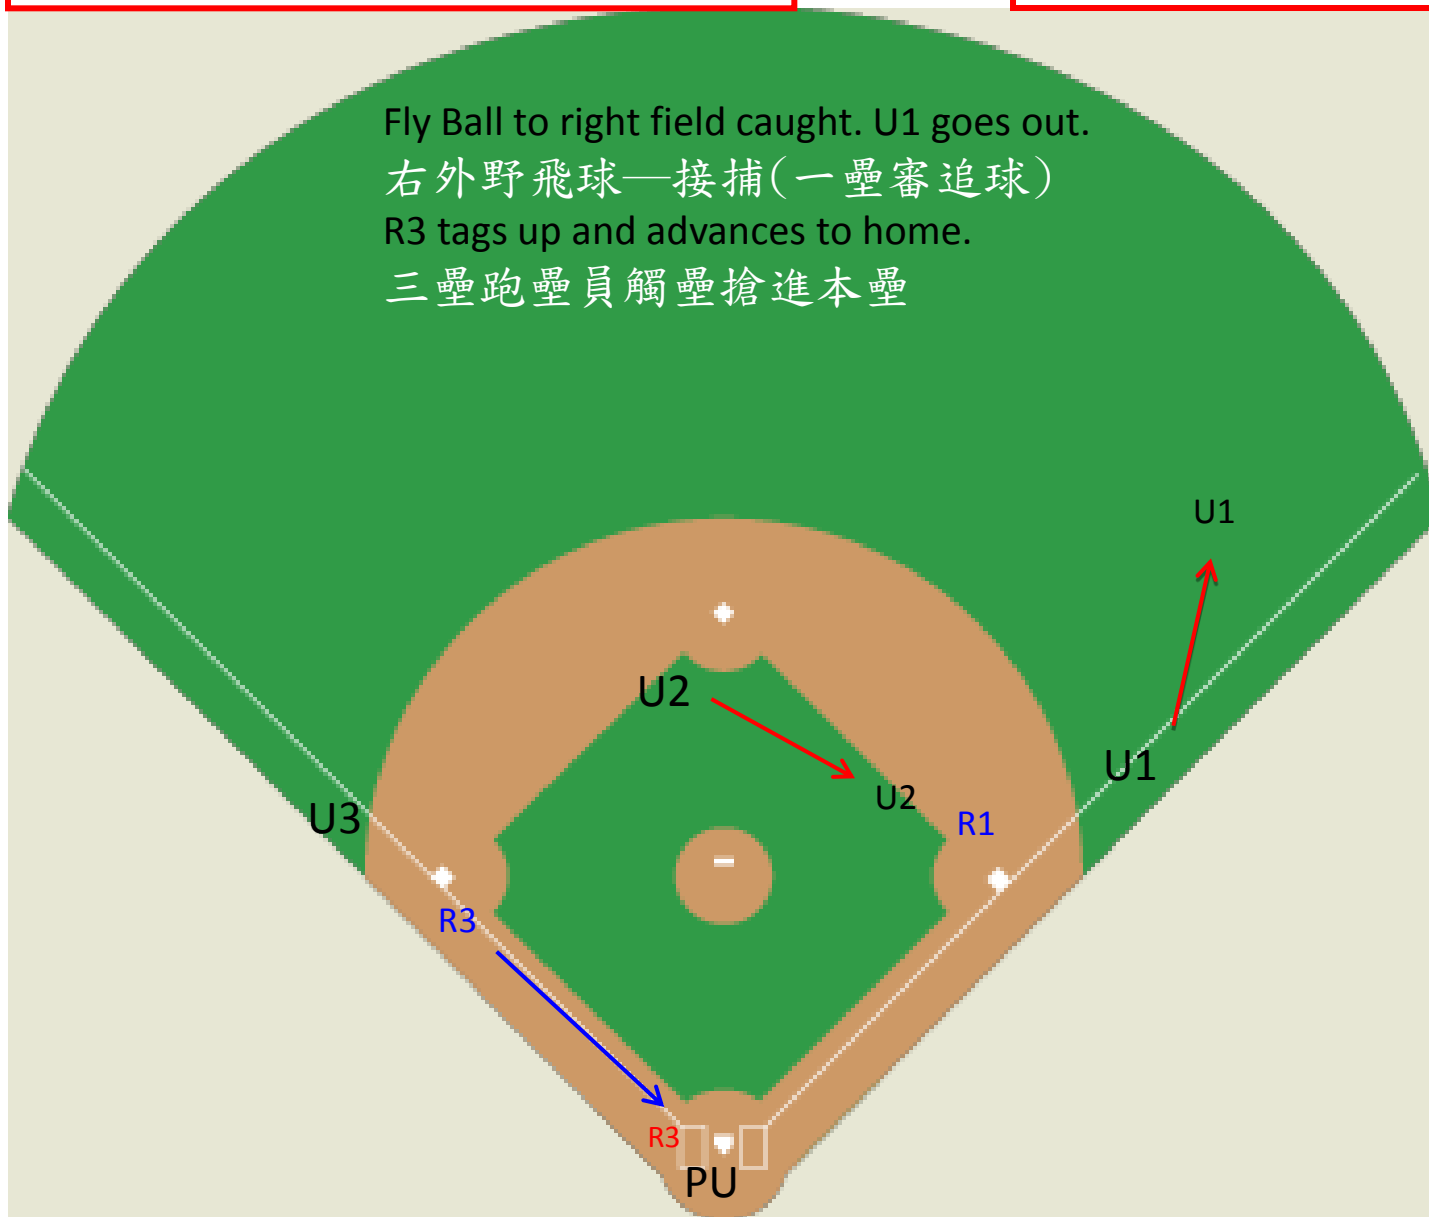

Fly Ball to Right Field – **Catch**- U1 Goes Out
右外野飛球—接捕(一壘審追球)

Runners on 1st and 3rd
一三壘跑壘員的狀況