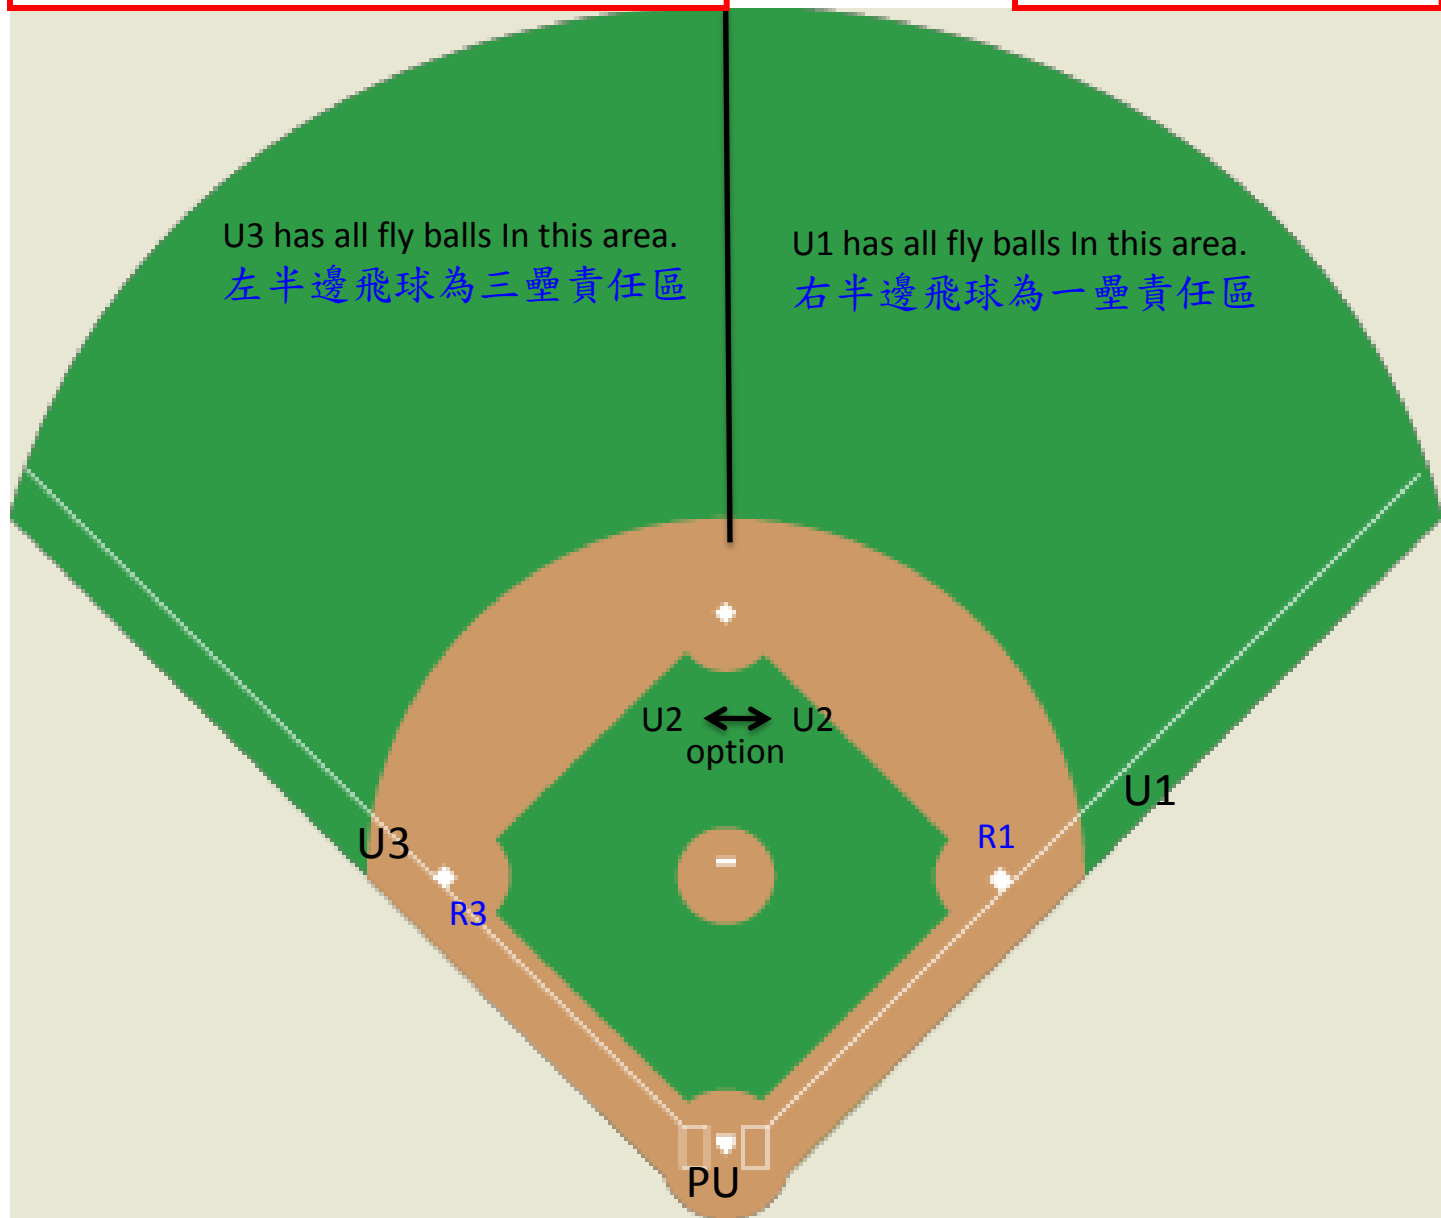

R1 advances toward 3rd base(一壘跑壘員進三壘)

batter runner advances toward 2nd base.(擊跑壘員進二壘)

Initial Positions and Outfield Coverage
(基本站位與外野移補位責任區)

Runners on 1st and 3rd
一三壘跑壘員的狀況

Fly Ball to Left Center Field – Catch – U3 Goes Out
左中外野飛球—接捕(三壘審追球)