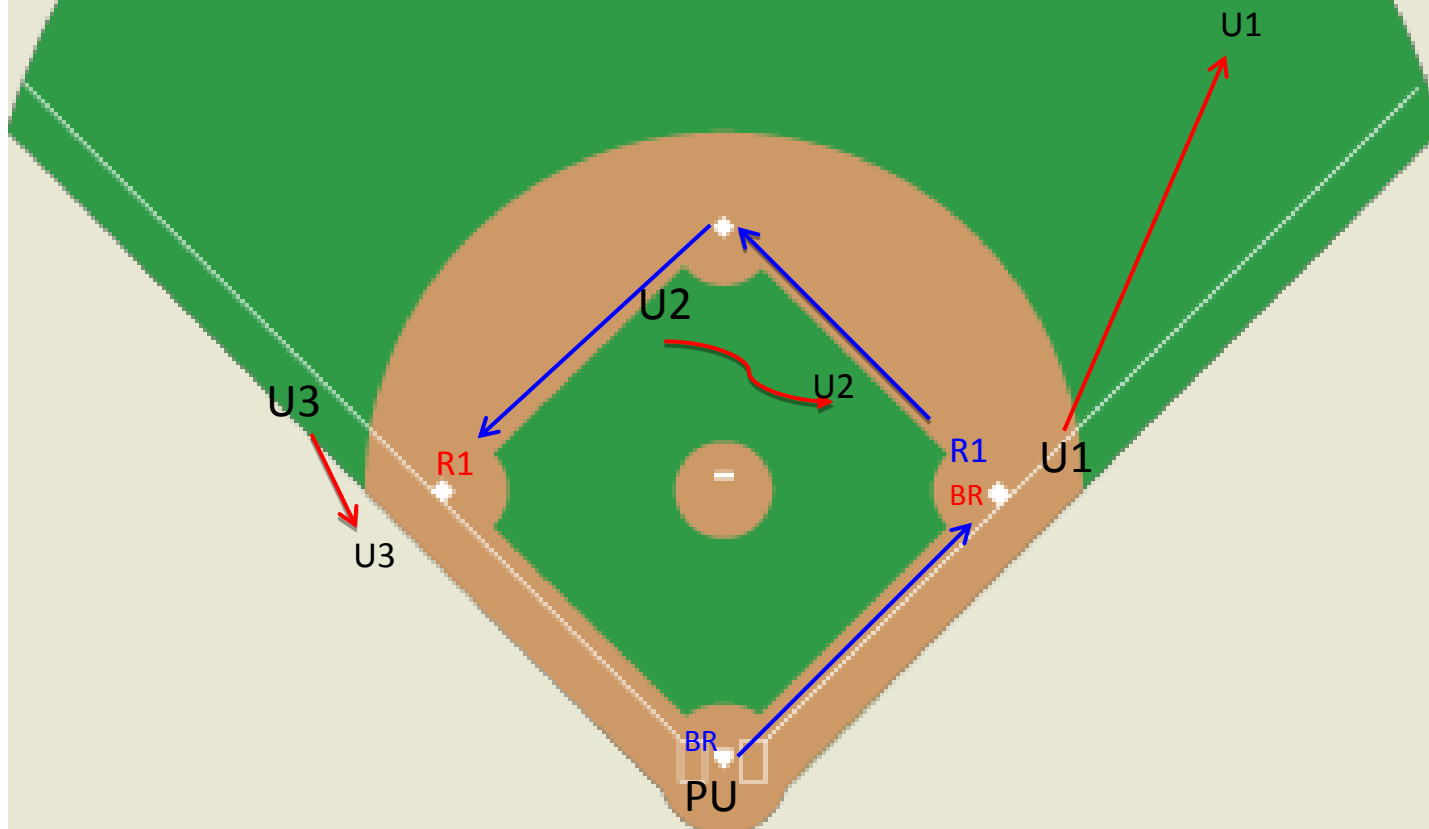

U2 – Watches R1 touch at 2nd base.

二壘審—負責一壘跑員踏觸二壘相關判決

U3 – Watches and has all plays at 3rd base

三壘審—負責三壘相關判決

Fly Ball to Left Field – No Catch U3 goes Out
左外野飛球—未接捕(三壘審追球)

Runner on 1st
一壘跑壘員的狀況

Fly ball to left field –no catch, U3 goes out
左外野飛球—未接捕(三壘審追球)
R1 advances toward 3rd base
一壘跑壘員進三壘
batter runner advances Toward 2nd base.
擊跑員進二壘

Fly Ball to Right Field- No Catch U1 goes Out
右外野飛球—未接捕(一壘審追球)

Runner on 1st
一壘跑壘員的狀況

Fly ball to right field no catch. U1 goes out.
右外野飛球—未接捕(一壘審追球)
R1 advances to 3rd, Batter runner rounds 1st base.
一壘跑壘員搶進三壘, 擊跑員進一壘